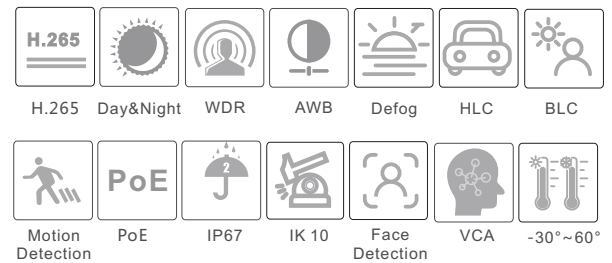

CAMERA

TD-9583E3L

8MP HD AI Dome Network Camera

- Smart H.265/H.264 coding
- Max.resolution: 8MP (3840 × 2160)
- ICR auto switch, true day / night vision
- 3D DNR, true WDR, HLC, BLC and ROI coding
- 30~50m IR night view distance; Motorized zoom lens
- 1CH audio input; 1CH audio output; 1CH built-in MIC
- 1CH alarm input; 1CH alarm output; 1CH CVBS video output
- Built-in micro SD card slot, up to 256GB
- DC12V/PoE power supply
- Support three streams
- P2P function optional
- IP 67&IK10
- Support mobile surveillance by smart phones with iOS and Android OS
- Intelligent analytics

General Function	Watermark, IP address filtering, video mask, heartbeat, password protection, image distortion correction, etc.
IR Distance	30~50m
Protection Grade	IP 67&IK10
PoE	Yes (IEEE802.3af)
Others	
Power Supply	DC12V/PoE
Power Consumption	< 10.5W
Operating Environment	- 30 °C ~ 60 °C (-22°F~140°F) Humidity: less than 95 % (non-condensing)
Dimensions (mm)	Φ 141 × 100.2
Weight (net)	Approx. 0.89KG
Installation	Ceiling mounting; Wall mounting
Certificate	CE, FCC
Environmental Protection	Complies with Directive EU RoHS, WEEE(2012/19/EU) , directive 94/62/EC and REACH(EC1907/2006)