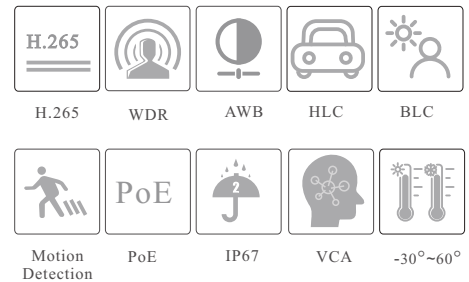

## 4MP IR Water-proof Bullet Network Camera

- H.265 /H.264/MJPEG coding
- Max.resolution: 4MP ( 2560 × 1440)
- ICR auto switch, true day / night vision
- 3D DNR, WDR, HLC, BLC, smart IR, etc.
- ROI coding
- 20~30m IR night view distance
- Built-in micro SD card slot, up to 256GB
- DC12V/PoE power supply
- IP 67 ingress protection
- Support three streams
- Support remote monitoring by smart phones& tablet PCs with iOS and Android OS
- Intelligent analytics