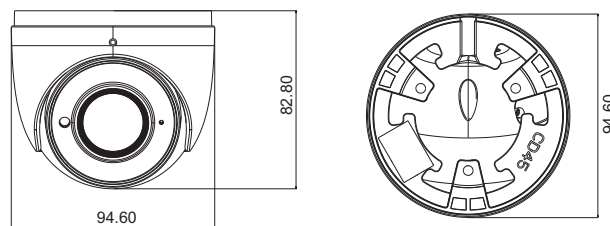

PoE	Yes , IEEE802.3af
IR Distance	20 ~ 30 m
Ingress Protection	IP67
<b>Others</b>	
Power Supply	DC12V/PoE
Power Consumption	< 7.5W
Operating Environment	- 30 °C ~ 60 °C (-22°F~140°F) Humidity: less than 95 % (non-condensing)
Dimensions ( mm )	Φ 94.6 × 82.8
Weight ( net )	Approx. 0.46KG
Installation	Ceiling mounting; Wall mounting

### DIMENSIONS