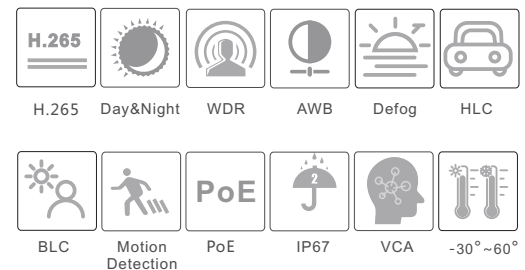

CAMERA

# TD-9544E3

4MP Network IR Water-Proof Dome Camera

- 4MP ( 2592 × 1520 ) H.265 full real time coding
- Max. resolution: 2592 × 1520
- ICR auto switch, true day / night vision
- 20 ~ 30m IR night view distance
- 3D DNR, true WDR, HLC, BLC, Defog, NIR, Smart IR and ROI coding
- Support image distortion correction
- Built-in micro SD card slot, up to 128GB
- DC12V/PoE power supply
- IP 67 ingress protection
- Support three streams
- P2P function optional
- Support remote monitoring by smart phones & tablet PCs with iOS and Android OS
- Intelligent analytics