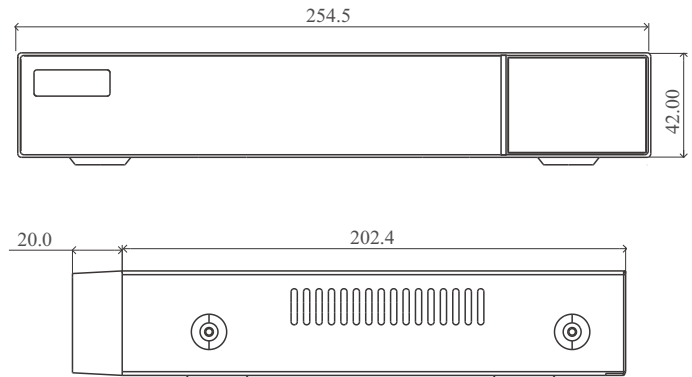

Dimensions

Rear Panel

TD-3104/8 B1