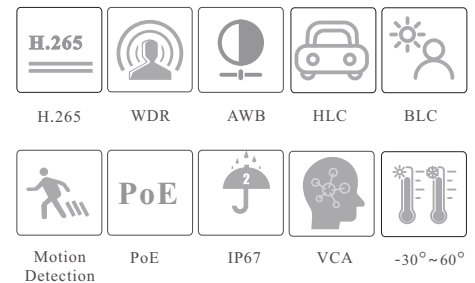

CAMERA

TD-9422S3B

2MP IR Water-proof Bullet Network Camera

- 2MP (1920 × 1080) H.265 coding
- Max.resolution: 1920 × 1080
- ICR auto switch, true day / night
- 3D DNR, digital WDR, HLC, BLC, Defog and ROI coding
- 30~50m IR night view distance
- 1CH audio input
- Built-in micro SD card slot, up to 128GB
- DC12V/PoE power supply
- IP 67 ingress protection
- Support three streams
- Support mobile surveillance by smart phones and tablet PCs with iOS or Android OS
- Intelligent analytics