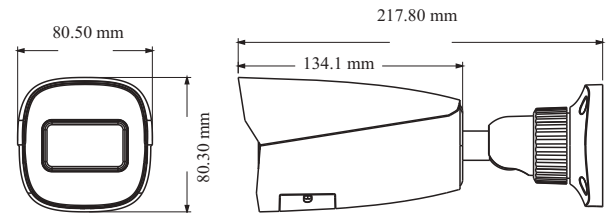

Operating Environment	- 30 °C ~ 60 °C (-22°F~140°F) Humidity: less than 95 % (non-condensing)
Dimensions (mm)	217.8 × 80.5 × 80.3
Weight (net)	Approx. 0.65KG
Installation	Ceiling mounting; Wall mounting
Certificate	CE, FCC
Environmental Protection	Complies with Directive EU RoHS, WEEE(2012/19/EU), directive 94/62/EC and REACH(EC1907/2006)

DIMENSIONS