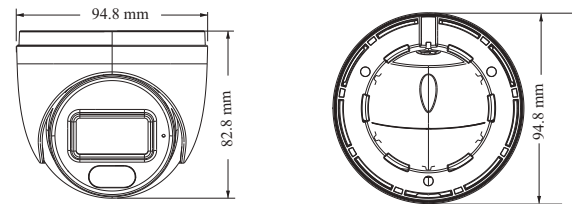

Others	
Power Supply	DC12V/PoE power supply
Power Consumption	< 4.5W
Operating Environment	- 20 °C ~ 55 °C (-4°F~131°F); Humidity: less than 95 % (non-condensing)
Storage Environment	- 20 °C ~ 60°C (-4°F~140°F); Humidity: less than 95 % (non-condensing)
Dimensions (mm)	Φ 94.8 × 82.8
Weight (net)	Approx. 0.287KG
Installation	Ceiling mounting (Wall mounting available with the junction box and bracket)
Certificate	CE, FCC
Environmental Protection	Complies with Directive EU RoHS, WEEE(2012/19/EU) , directive 94/62/EC and REACH(EC1907/2006)

DIMENSIONS