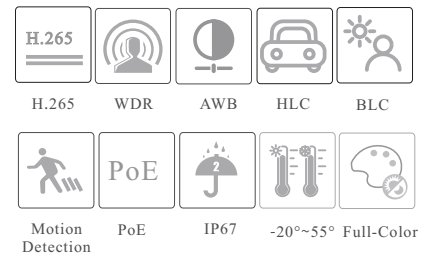

TD-9524C1L

2MP Full-Color Turret Network Camera

- 2MP (1920 × 1080) H.265 full real time coding
- Max. resolution: 1920 × 1080
- 10~ 20m white light view distance
- 24/7 full color imaging
- 3D DNR, digital WDR, HLC, BLC, defog
- PoE power supply
- 1CH built-in MIC
- IP 67 ingress protection
- Support dual streams
- Support mobile surveillance by smart phones with iOS and Android OS
- Intelligent analytics: video blur detection, scene change detection, line crossing detection and region intrusion detection