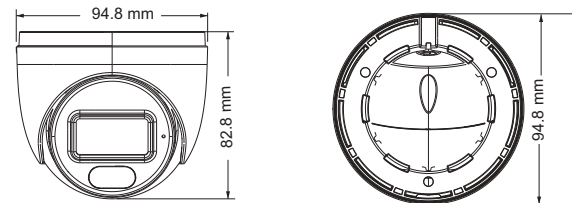

### SPECIFICATIONS

Model	TD-9524S3L
<b>Specifications</b>	
<b>Camera</b>	
Image Sensor	1 / 3.2" CMOS
Image Size	1920×1080
Electronic Shutter	1 / 25 s ~ 1 / 100000 s
Iris Type	Fixed Iris
Min. Illumination	0.012lux @F1.2, AGC ON; 0 lux with IR 0.046 lux @ F2.0, AGC ON; 0 lux with IR
Lens	2.8 mm @F2.0, (fixed lens), horizontal field of view: 93.7° 3.6 mm @F2.0, (fixed lens), horizontal field of view: 75.8°
Lens Mount	M12
Wide Dynamic Range	Digital WDR
BLC	Yes
HLC	Yes
Defog	Yes
Digital NR	3D DNR
Angle Adjustment	Pan: 0°~360°; Tilt: 0°~75°; Rotation: 0°~360°
<b>Image</b>	
Video Compression	H.265 / H.264 / MJPEG
H.265 Compression Standard	Main Profile@Leve4.1 High Tier
Resolution	1080P ( 1920 × 1080 ), 720P ( 1280 × 720 ), D1, 480 × 240, CIF
Main Stream	60Hz : 1080P/720P(1~30fps); 50Hz : 1080P/720P(1~25fps)
Sub Stream	60Hz : D1/CIF/480×240(1~30fps); 50Hz: D1/CIF/480×240 (1~25fps)
Bit Rate	64 Kbps ~ 6 Mbps
Bit Rate Type	VBR / CBR
Image Settings	ROI, Saturation, Brightness, Chroma, Contrast, Wide Dynamic, Sharpen, NR, etc. adjustable through client software or web browser
ROI	Each ROI to be configured separately
Audio Compression	G711A/U
<b>Interfaces</b>	
Network	RJ45
Video Output	No
Audio	1CH built-in MIC
Storage	No
Hardware Reset	No
<b>Functions</b>	
Remote Monitoring	Web browsing, CMS remote control
Online Connection	Support simultaneous monitoring for up to 3 users; Support multi-stream real time transmission
Network Protocol	UDP, IPv4, IPv6, DHCP, NTP, RTSP, PPPoE, DDNS, SMTP, FTP, 802.1x, UPnP, HTTP, HTTPS, QoS
Interface Protocol	ONVIF
Storage	Network remote storage
Smart Alarm	Motion detection
Intelligent Analytics	Region intrusion detection, video blur detection and line crossing detection
General Function	Watermark, IP address filtering, video mask, heartbeat, illegal login lock
PoE	Optional
IR Distance	10 ~ 20m
Ingress Protection	IP67

### DIMENSIONS