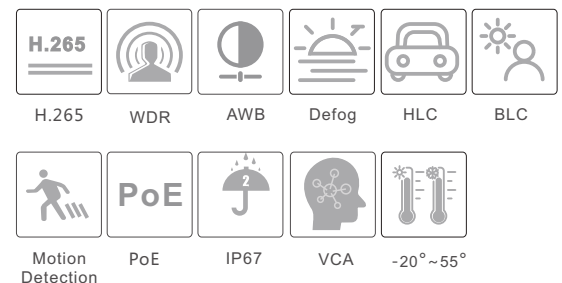

CAMERA

# TD-9524S3L

2MP IR Water-proof Eyeball Network Camera

- 2MP (1920 × 1080) H.265 coding
- Max.resolution: 1920 × 1080
- ICR auto switch, true day / night, ROI coding
- 3D DNR, digital WDR, HLC, BLC, defog
- 10~20m IR night view distance
- PoE power supply (optional)
- 1CH built-in MIC
- P2P function optional
- IP 67 ingress protection
- Support dual streams
- Support mobile surveillance by smart phones with iOS and Android OS
- Intelligent analytics: video blur detection, line crossing detection and region intrusion detection