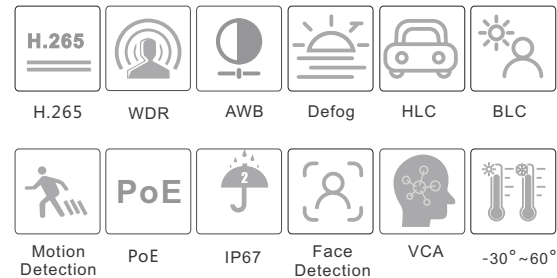

CAMERA

TD-9483E3

8MP Network IR Water-Proof Bullet Camera

- Max.resolution: 8MP (3840 × 2160) @30fps
- Smart H.265/H.264 coding
- ICR auto switch, true day / night vision
- 50 ~ 70m IR night view distance; Motorized zoom lens
- 3D DNR, true WDR, HLC, BLC and ROI coding
- Support NIR and image distortion correction
- One CVBS output
- 1CH audio input and 1CH audio output
- Built-in micro SD card slot, up to 128GB
- 1CH alarm input; 1CH alarm output
- DC12V/PoE power supply
- IP67 protection grade
- Support three streams
- P2P function optional
- Support mobile surveillance by smart phones with iOS and Android OS
- Intelligent analytics