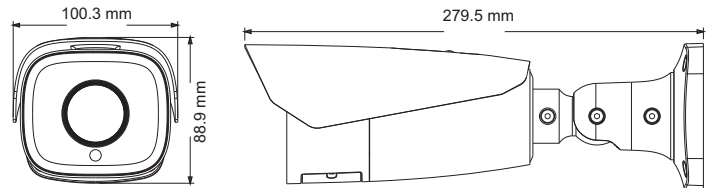

*Grey items are being developed and coming soon.

Smart Alarm	Motion detection; Sensor alarm; SD card error; SD card full; IP conflict; Network disconnection
General Function	Watermark, IP address filtering, video mask, heartbeat, password protection, image distortion correction, NIR, etc.
PoE	Yes
IR Distance	50 ~ 70 m
Ingress Protection	IP 67
Others	
Power Supply	DC12V/PoE
Power Consumption	< 9.5W
Operating Environment	- 30 °C ~ 60 °C (-22°F~140°F) Humidity: less than 95 % (non-condensing)
Dimensions (mm)	279.5 × 100.3 × 88.9
Weight (net)	Approx. 1.04KG
Installation	Ceiling mounting; Wall mounting

DIMENSIONS