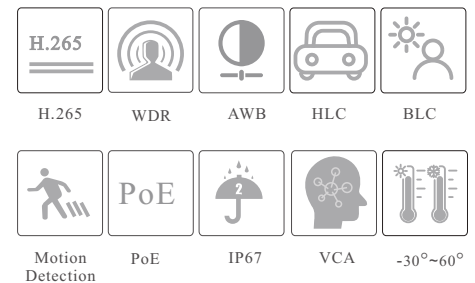

## 4MP IR Water-proof Turret Network Camera

- H.265 /H.264/MJPEG coding
- Max.resolution: 4MP ( 2560 × 1440)
- ICR auto switch, true day / night vision
- 3D DNR, WDR, HLC, BLC, smart IR, etc.
- 20~30m IR night view distance
- Built-in micro SD card slot, up to 256GB
- 1CH built-in MIC; 1CH audio input
- DC12V/PoE power supply
- IP 67 ingress protection
- Support three streams
- Support remote monitoring by smart phones& tablet PCs with iOS and Android OS
- Intelligent analytics