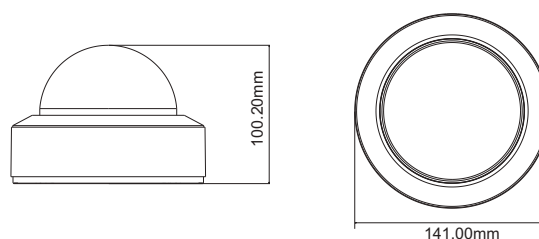

\*Grey items are being developed and coming soon.

PoE	Yes , IEEE802.3af
IR Distance	30 ~ 50 m
Ingress Protection	IP67& IK10
<b>Others</b>	
Power Supply	DC12V/PoE
Power Consumption	< 8W
Operating Environment	- 30 °C ~ 60 °C (-22°F~140°F) Humidity: less than 95 % (non-condensing)
Dimensions ( mm )	Φ 141 × 100.2
Weight ( net )	Approx. 0.93KG
Installation	Ceiling mounting; Wall mounting

### DIMENSIONS