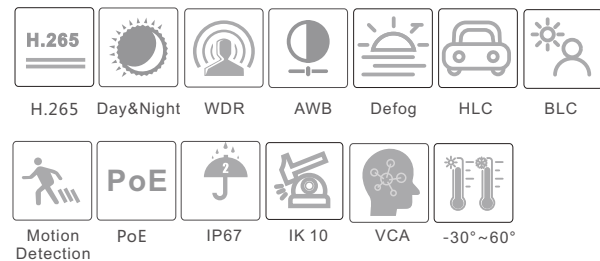

CAMERA

# TD-9543E3

4MP Network IR Water-Proof Dome Camera

- 4MP ( 2592 × 1520 ) H.265 full real time coding
- Max. resolution: 2592 × 1520
- ICR auto switch, true day / night vision
- 30 ~ 50m IR night view distance
- Motorized zoom lens
- 3D DNR, true WDR, HLC, BLC, Defog, NIR, Smart IR and ROI coding
- Support image distortion correction
- Built-in micro SD card slot; up to 128GB
- DC12V/PoE power supply
- IP67 & IK10
- Support three streams
- P2P function optional
- Support remote monitoring by smart phones & tablet PCs with iOS and Android OS
- Intelligent analytics