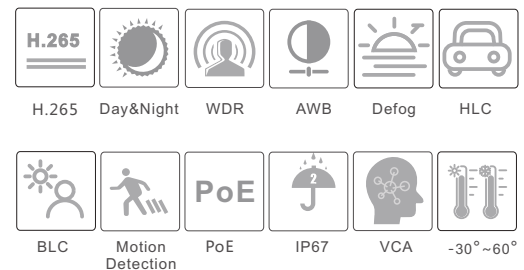

CAMERA

# TD-9443E3

4MP Network IR Water-Proof  
Bullet Camera

- 4MP ( 2592 × 1520 ) H.265 full real time coding
- Max. resolution: 2592 × 1520
- ICR auto switch, true day / night
- 50 ~ 70m IR night view distance
- 3D DNR, true WDR, HLC, BLC, Defog, Smart IR and ROI coding
- Built-in micro SD card slot; up to 128GB
- DC12V/PoE power supply
- IP67 ingress protection
- Support three streams
- P2P function optional
- Support remote monitoring by smart phones & tablet PCs with iOS and Android OS
- Intelligent analytics