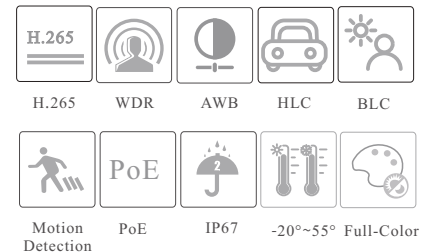

## 4MP Full-Color Turret Network Camera

- Max.resolution: 4MP (2560 × 1440)
- H.265/H.264/MJPEG coding
- 10-20m white light view distance
- 24/7 full color imaging
- 3D DNR, digital WDR, HLC, BLC
- 1CH built-in microphone
- DC12V/PoE power supply
- IP 67 ingress protection
- Support three streams
- Support mobile surveillance by smart phones with iOS and Android OS
- Intelligent analytics

### DORI Distance

Lens	Detect	Observe	Recognize	Identify
2.8mm	59.05m(193.73ft)	23.62m(77.49ft)	11.81m(38.74ft)	5.90m(19.35ft)
3.6mm	74.39m(244.06ft)	29.75m(97.60ft)	14.88m(48.81ft)	7.44m(24.40ft)
<b>Others</b>				
Power Supply	DC12V/PoE power supply			
Power Consumption	< 5.5W			
Operating Environment	- 20 °C ~ 55 °C (-4°F~131°F); Humidity: less than 95 % (non-condensing)			
Storage Environment	- 20 °C ~ 60 °C (-4°F~140°F); Humidity: less than 95 % (non-condensing)			
Dimensions ( mm )	Φ 94.8 × 82.8			
Weight ( net )	Approx. 0.287KG			
Installation	Wall mounting			
Certificate	CE, FCC			
Environmental Protection	Complies with Directive EU RoHS, WEEE(2012/19/EU), directive 94/62/EC and REACH(EC1907/2006)			