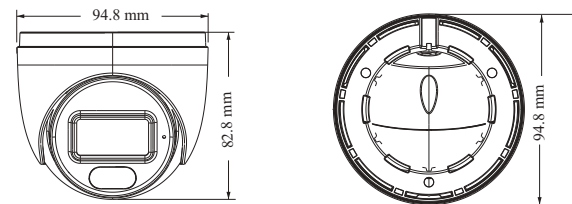

### DORI Distance

Lens	Detect	Observe	Recognize	Identify
2.8mm	59.05m(193.73ft)	23.62m(77.49ft)	11.81m(38.74ft)	5.90m(19.35ft)
3.6mm	74.39m(244.06ft)	29.75m(97.60ft)	14.88m(48.81ft)	7.44m(24.40ft)
<b>Others</b>				
Power Supply	DC12V/PoE power supply			
Power Consumption	< 5.5W			
Operating Environment	- 20 °C ~ 55 °C (-4°F~131°F); Humidity: less than 95 % (non-condensing)			
Storage Environment	- 20 °C ~ 60 °C (-4°F~140°F); Humidity: less than 95 % (non-condensing)			
Dimensions ( mm )	Φ 94.8 × 82.8			
Weight ( net )	Approx. 0.287KG			
Installation	Wall mounting			
Certificate	CE, FCC			
Environmental Protection	Complies with Directive EU RoHS, WEEE(2012/19/EU), directive 94/62/EC and REACH(EC1907/2006)			

### DIMENSIONS