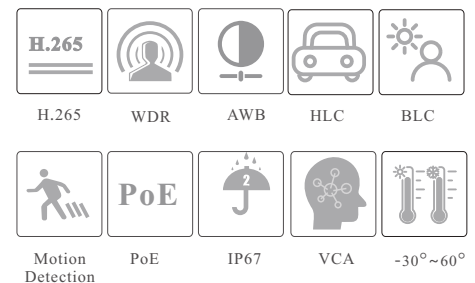

CAMERA

TD-9452S4

5MP IR Water-proof Bullet Network Camera

- H.265+ /H.265 /H.264+/H.264/MJPEG coding
- Max.resolution: 5MP (2880 × 1620)
- ICR auto switch, true day / night vision
- 3D DNR, WDR, HLC, BLC, smart IR, etc.
- ROI coding
- 30~50m IR night view distance
- Built-in micro SD card slot, up to 256GB
- DC12V/PoE power supply
- IP 67 ingress protection
- Support three streams
- Support remote monitoring by smart phones& tablet PCs with iOS and Android OS
- Intelligent analytics