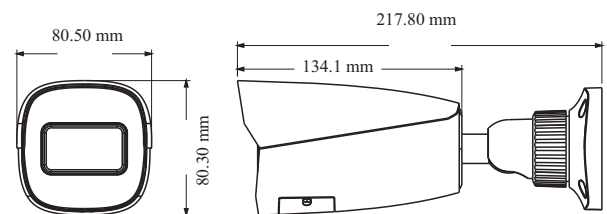

Smart Event	Video Exception (scene change, video blur and video cast detection), line crossing detection, region intrusion detection, abandoned/missing object detection
General Function	Watermark, IP address filtering, video mask, heartbeat, illegal login lock, corridor pattern
PoE	Yes
IR Distance	30 ~ 50 m
Ingress Protection	IP67
Others	
Power Supply	DC12V/PoE
Power Consumption	< 8.5W
Operating Environment	- 30 °C ~ 60 °C (-22°F~140°F);Humidity: less than 95 % (non-condensing)
Storage Environment	- 30 °C ~ 65°C (-22°F~149°F), Humidity: less than 95 % (non-condensing)
Dimensions (mm)	217.8 × 80.5 × 80.3
Weight (net)	Approx. 0.66KG
Installation	Ceiling mounting; Wall mounting
Certificate	CE, FCC
Environmental Protection	Complies with Directive EU RoHS, WEEE(2012/19/EU) , directive 94/62/EC and REACH(EC1907/2006)

DIMENSIONS