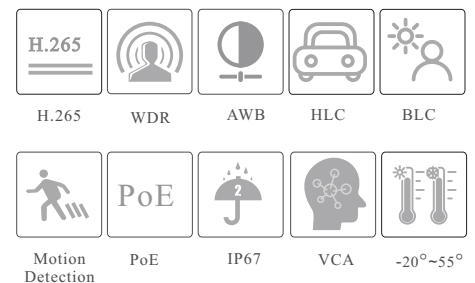

CAMERA

TD-9544S4L

4MP IR Water-proof Turret Network Camera

- H.265 /H.264/MJPEG coding
- Max.resolution: 4MP (2560 × 1440)
- ICR auto switch, true day / night vision
- 3D DNR, Digital WDR, HLC, BLC, smart IR, etc.
- ROI coding
- 10~20m IR night view distance
- 1CH built-in MIC
- DC12V/PoE power supply
- IP 67 ingress protection
- Support three streams
- Support remote monitoring by smart phones& tablet PCs with iOS and Android OS
- Intelligent analytics