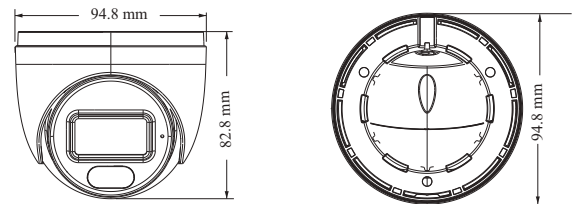

PoE	Optional (IEEE802.3 af)
IR Distance	10 ~ 20 m
Ingress Protection	IP67
Others	
Power Supply	DC12V(PoE power supply optional)
Power Consumption	< 4.5W
Operating Environment	- 20 °C ~ 55 °C (-4°F~131°F); Humidity: less than 95 % (non-condensing)
Storage Environment	- 20 °C ~ 60°C (-22°F~140°F), Humidity: less than 95 % (non-condensing)
Dimensions (mm)	Φ 94.8 × 82.8
Weight (net)	Approx. 0.29KG
Installation	Ceiling mounting; Wall mounting
Certificate	CE, FCC
Environmental Protection	Complies with Directive EU RoHS, WEEE(2012/19/EU) , directive 94/62/EC and REACH(EC1907/2006)

DIMENSIONS