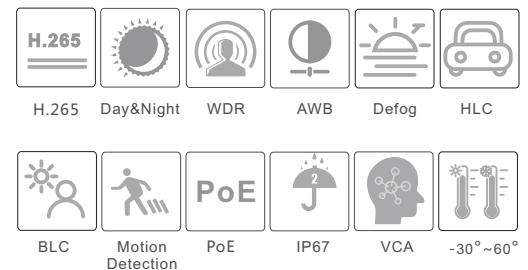

CAMERA

TD-9422E3

2MP IR Starlight Bullet Network Camera

- 2MP (1920 × 1080) @30fps
- Support smart H.265/H.264 coding
- ICR auto switch, true day / night
- 30 ~ 50m IR night view distance
- Starlight
- Fixed or motorized zoom lens optional
- 3D DNR, true WDR, HLC, BLC, Defog, Smart IR and ROI coding
- Support corridor mode
- Support face exposure and image distortion correction
- Built-in micro SD card slot
- DC12V/PoE power supply
- IP67 ingress protection
- Support three streams
- P2P function optional
- Support mobile surveillance by smart phones & tablet PCs with iOS and Android OS
- Intelligent analytics