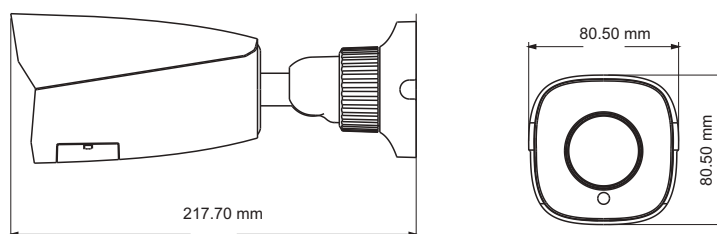

Others

Power Supply	DC12V/PoE
Power Consumption	< 9.5W
Operating Environment	- 30 °C ~ 60 °C (-22°F~140°F) Humidity: less than 95 % (non-condensing)
Dimensions (mm)	217.7 × 80.5 × 80.5
Weight (net)	Approx. 0.67KG
Installation	Ceiling mounting; Wall mounting

DIMENSIONS