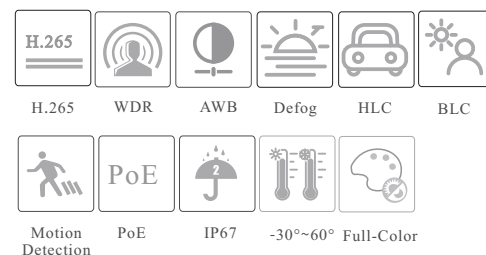

CAMERA

TD-9422C1

2MP Full-Color Bullet Network Camera

- 2MP (1920 × 1080) H.265 full real time coding
- Max. resolution: 1920 × 1080
- 20~ 30m white light view distance
- 24/7 full color imaging
- 3D DNR, Digital WDR, HLC, BLC and Defog
- ROI coding
- Built-in micro SD card slot, up to 128GB
- DC12V/PoE power supply
- IP67 ingress protection;
- Support dual streams
- Support mobile surveillance by smart phones with iOS and Android OS
- Intelligent Analytics: video blur detection, line crossing detection, intrusion detection