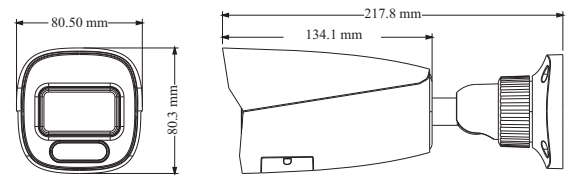

Operating Environment	- 30 °C ~ 60 °C (-22°F~140°F) Humidity: less than 95 % (non-condensing)
Dimensions (mm)	217.8 × 80.5 × 80.3
Weight (net)	Approx. 0.64KG
Installation	Ceiling mounting; wall mounting
Certificate	CE, FCC
Environmental Protection	Complies with Directive EU RoHS, WEEE(2012/19/EU), directive 94/62/EC and REACH(EC1907/2006)

DIMENSIONS