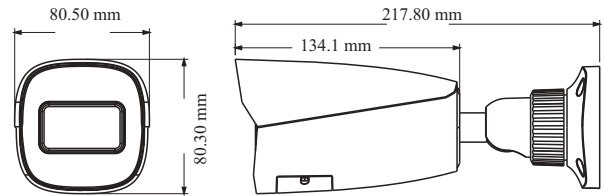

Network Protocol	UDP, IPv4, IPv6, DHCP, NTP, RTSP, RTP, RTMP, RTCP, PPPoE, DDNS, SMTP, FTP, SNMP, HTTP, HTTP POST, 802.1x, UPnP, HTTPs, QoS
Interface Protocol	ONVIF
Storage	Network remote storage; micro SD card storage
Smart Alarm	Motion detection, SD card error, SD card full
General Function	Watermark, IP address filtering, video mask, heartbeat, illegal login lock, corridor pattern
PoE	Yes, IEEE802.3af
IR Distance	30 ~ 50 m
Ingress Protection	IP67
Others	
Power Supply	DC12V/PoE
Power Consumption	< 9.5W
Storage Conditions	- 30 °C ~ 65 °C (-22°F~149°F), Humidity: less than 95 % (non-condensing)
Operating Conditions	- 30 °C ~ 60 °C (-22°F~140°F), Humidity: less than 95 % (non-condensing)
Dimensions (mm)	217.8 × 80.5 × 80.3
Weight (net)	Approx. 0.67KG
Installation	Ceiling mounting; Wall mounting
Certificate	CE, FCC
Environmental Protection	Directive EU RoHS, WEEE(2012/19/EU), directive 94/62/EC and REACH(EC1907/2006)

DIMENSIONS