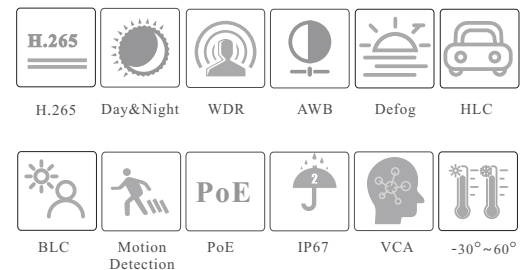

CAMERA

TD-9422E3B

2MP IR Starlight Bullet Network Camera

- 2MP (1920 × 1080) @30fps
- H.265+/H.265/H.264+/H.264/MJPEG coding
- ICR auto switch, true day / night vision
- 30 ~ 50m IR night view distance
- Starlight
- Fixed or motorized zoom lens optional
- 3D DNR, true WDR, HLC, BLC, Defog, Smart IR and ROI coding
- Support corridor mode
- Built-in micro SD card slot
- DC12V/PoE power supply
- IP67 ingress protection
- Support three streams
- Support mobile surveillance by smart phones & tablet PCs with iOS and Android OS
- Intelligent analytics