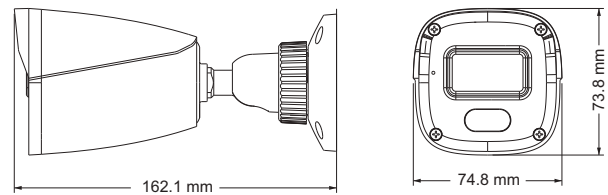

Others

Power Supply	DC12V/PoE
Power Consumption	< 4W
Operating Environment	- 40 °C ~ 55 °C Humidity: less than 95 % (non-condensing)
Dimensions (mm)	162.1 × 74.8 × 73.8
Weight (net)	Approx. 0.24KG
Installation	Ceiling mounting; Wall mounting

DIMENSIONS