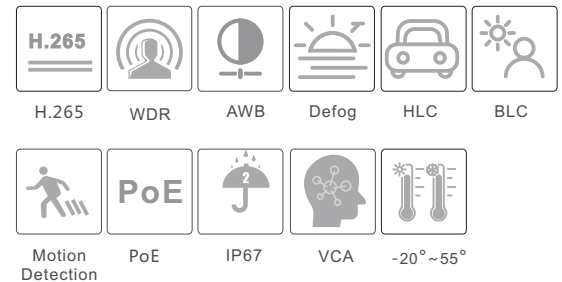

CAMERA

TD-9441S3L

4MP IR Water-proof Bullet Network Camera

- 4MP (2560 × 1440) H.265 coding
- Max.resolution: 2560 × 1440
- ICR auto switch, true day / night, ROI coding
- 3D DNR, digital WDR, HLC, BLC, defog
- 10~20m IR night view distance
- DC12V/PoE power supply
- P2P function optional
- IP 67 ingress protection
- Support three streams
- Support mobile surveillance by smart phones& tablet PCs with iOS and Android OS
- Intelligent analytics: object removal detection, abnormal video signal detection, line crossing detection and region intrusion detection