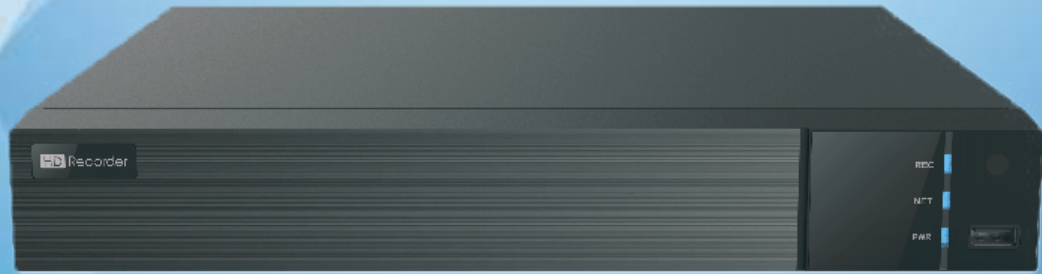

NVR

4/8 CH NVR

8MP/6MP/5MP/4MP/3MP/1080P/720P HD NVR

TD-3100B1H

TD-3100B1H series supports 4/8 CH 8MP/6MP/5MP/4MP/3MP/1080P/1280×1024/960P/720P high definition IP video input, which adopts the most advanced SOC technique to ensure high definition recording in each channel and realize outstanding robustness of the system.

TD-3100B1H series supports 4/8 CH IP input, simultaneous 4/8 CH playback, and 4K ultra high definition display. The series of product can meet different security requirements of home, financial, commerce, enterprise, transportation and government, etc.

Features

- Support 4/8 CH 8MP/6MP/5MP/4MP/3MP/1080P/1280×1024/960P/720P/960H/D1/CIF IP input
- H.265S/ H.265+ / H.265/ H.264 coding
- Intuitive and user-friendly Graphic User Interface (GUI), Windows style operation by mouse
- Multi-mode recording: manual / timer / motion / sensor/smart events
- Playback : 4 /8CH simultaneous playback
- Search : time slice, time, event, tag, smart search
- Support multiple VCA (Video Content Analytics) events, such as object abandoned/missing, region intrusion, tripwire, video exception, etc.
- Support POS information overlay on live view and playback
- Express and flexible backup via USB, network and so on
- Pentaplex : preview, record, playback, backup and remote access
- DHCP, DDNS, PPPoE network protocol
- Remote control via Web Client or CMS : preview, playback, backup, PTZ and configuration
- Dual stream technology for local storage with high definition, remote network transmission and remote surveillance with mobile device
- Authorization management, log view and device status view
- 4K output, true high resolution display
- Support NAT function and QRCode scanning by mobile phones
- Powerful mobile surveillance by smart phones with iOS and Android OS