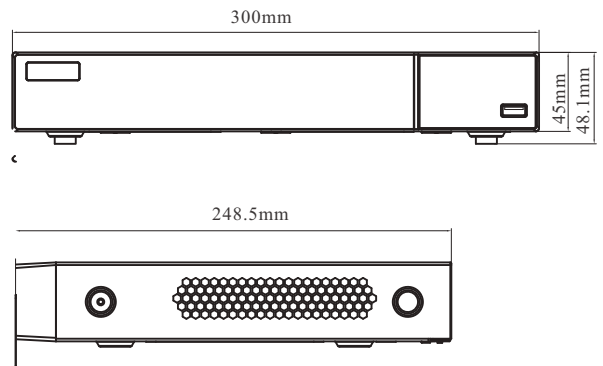

Features

- Support 4/8 CH 8MP/6MP/5MP/4MP/3MP/1080P/1280×1024/960P/720P/960H/D1/CIF IP input
- H.265S/ H.265+ / H.265/ H.264 coding
- Intuitive and user-friendly Graphic User Interface (GUI), Windows style operation by mouse
- Multi-mode recording: manual / timer / motion / sensor/smart events
- Playback : 4 /8CH simultaneous playback
- Search : time slice, time, event, tag, smart search
- Support multiple VCA (Video Content Analytics) events, such as object abandoned/missing, region intrusion, tripwire, video exception, etc.
- Support POS information overlay on live view and playback
- Express and flexible backup via USB, network and so on
- Pentaplex : preview, record, playback, backup and remote access
- DHCP, DDNS, PPPoE network protocol
- Remote control via Web Client or CMS : preview, playback, backup, PTZ and configuration
- Dual stream technology for local storage with high definition, remote network transmission and remote surveillance with mobile device
- Authorization management, log view and device status view
- 4K output, true high resolution display
- Support NAT function and QRCode scanning by mobile phones
- Powerful mobile surveillance by smart phones with iOS and Android OS

Dimensions