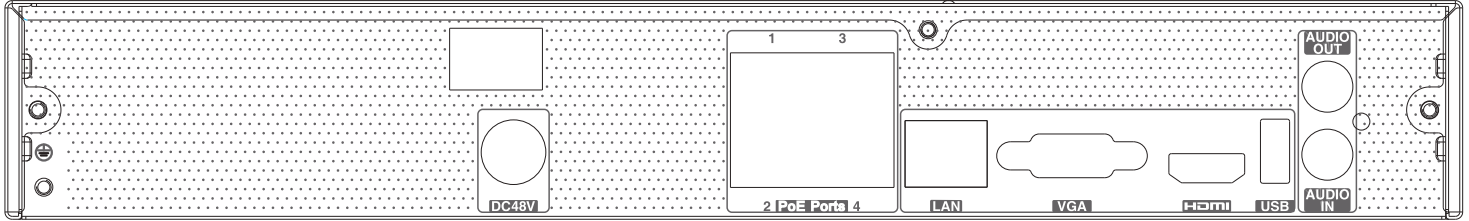

Rear Panel

TD-3104B1H-4P