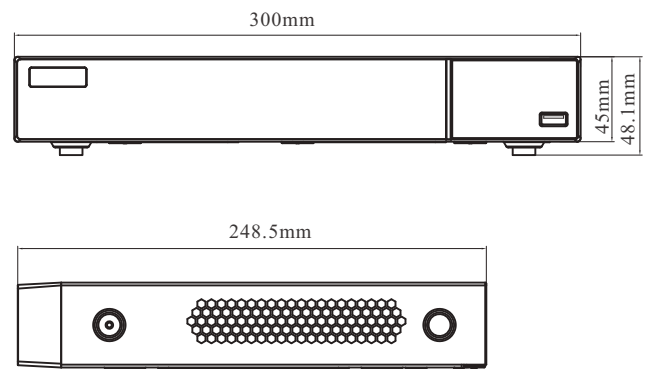

### Specifications

Model		TD-3104B1H-4P	TD-3108B1H-8P
System	OS	Embedded Linux	
Video	Network Input	4 CH IPC input	8CH IPC input
	Network Input Resolution	8MP/6MP/5MP/4MP/3MP/1080P/1280×1024/960P/720P/960H/D1/CIF	
	Output	HDMI × 1 : 3840 × 2160 / 1920 × 1080 / 1280 × 1024 / 1024 × 768 VGA: 1920 × 1080 / 1280 × 1024 / 1024 × 768	
	Compression	Standard H.265 / H.264	
Audio	Network Input	4 CH IPC audio input	8 CH IPC audio input
	2-way Audio	RCA × 1	
	Local Output	RCA × 1	
	Compression	G.711(U/A)	
Record	Record Stream	Dual stream recording	
	Resolution	8MP/6MP/5MP/4MP/3MP/1080P/1280×1024/960P/720P/960H/D1/CIF	
	Frame Rate	NTSC:30fps; PAL:25fps	
Playback	Simultaneous Playback	Max. 4 CH	Max. 8 CH
	Search	Time slice / time / event / tag / smart search	
	Smart Search	Highlighted color to display the camera record in a certain period of time, different colors refers to different record events	
	Function	Play, pause, FF, FB, digital zoom, etc.	
Decoding Capability	Live View/ Playback	1CH 8MP; 4CH 1080P	
Alarm	Mode	Manual, sensor, motion, exception, smart events	
	Input	Supports IPC alarm input	
	Output	Supports IPC alarm output	
	Triggering	Record, snap, preset, e-mail, etc.	
Network	Interface	RJ 45 × 1 (10/100/1000Mbps)	
	Protocol	TCP / IP, PPPoE, DHCP, DNS, DDNS, UPnP, NTP, SMTP, HTTP, HTTPS, 802.1x, ONVIF, etc.	
	Incoming/ Outgoing Bandwidth	40/40 (Mbps)	80/80 (Mbps)
	Client Connection	Max. 10 users access	
Mobile Device	OS	iOS, Android	
Storage	HDD Interface	SATA3.0 × 1, max 8T	
Backup	Local Backup	U disk, USB mobile HDD	
	Network Backup	Yes	
Port	USB	USB 2.0 × 2	
	Remote Controller	Optional	
PoE	PoE Ports	100M RJ45 × 4	100M RJ45 × 8
	Standards	IEEE802.3af	
	Output Power	≤40W	≤ 96W
Others	Power Supply	DC 48V/1.25A	DC 48V/2.5A
	Consumption	≤ 10W ( without HDD )	
	Dimensions (mm)	300 × 249 × 45( W × D × H )	
	Working Environment	-10 ~ 50 °C, 10% ~ 90% humidity	
	Environmental Protection	Complies with Directive EU RoHS, REACH and WEEE	

### Dimensions