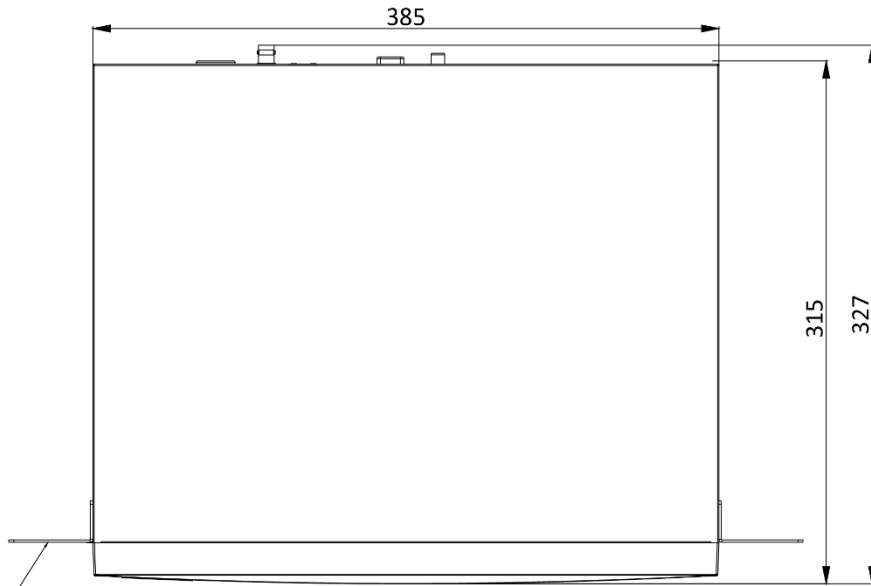

Dimension

ear: additional for
rack-mounting,
order code:190107647

scale/1:1;Unit/mm