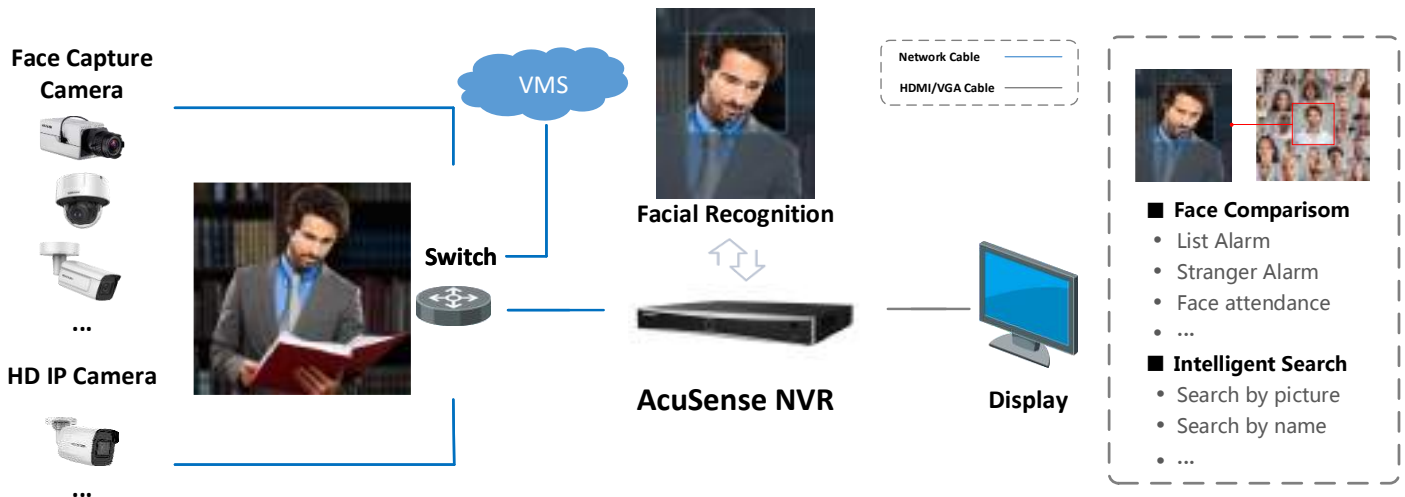

Network & Ethernet Access

- 8 independent PoE network interfaces
- 1 self-adaptive 10/100/1000 Mbps Ethernet interfaces
- Hik-Connect & DDNS (Dynamic Domain Name System) for easy network management
- Smooth streaming technology
- Support web access without plug-in

Typical Application

Facial Recognition and Face Picture Comparison

Modeling and analyzing face pictures captured by cameras. Realize blacklist alarm and stranger alarm via face picture library. Search target people by picture and name features.