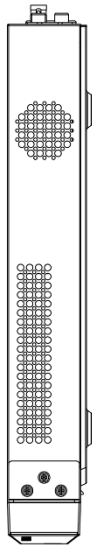

Dimension

ear: additional for
rack-mounting,
order code:190107647

scale/1:1;Unit/mm