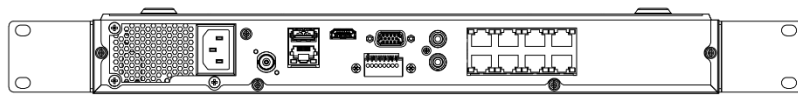

ear: additional for
rack-mounting,
order code:190107647