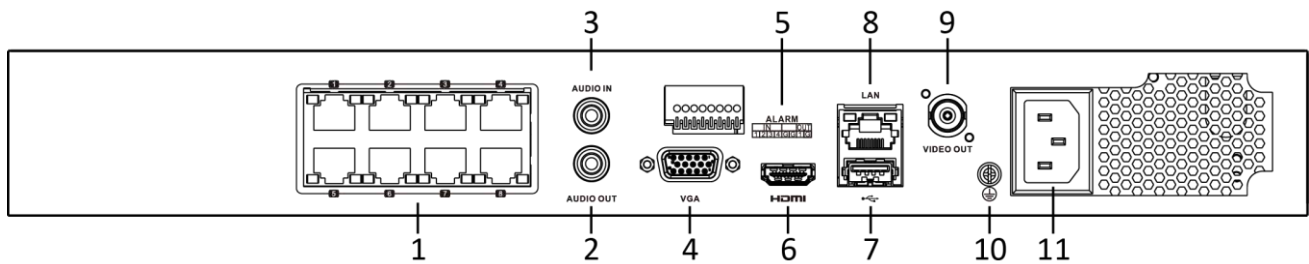

Physical Interface

No.	Description	No.	Description
1	PoE Interfaces	7	USB 3.0 interface
2	AUDIO OUT	8	LAN Network Interface
3	AUDIO IN	9	VIDEO OUT
4	VGA Interface	10	GND
5	Alarm In/Alarm Out	11	Power Supply
6	HDMI Interface		

Available Model

DS-7608NXI-I2/8P/S

Distributed by

Headquarters

No.555 Qianmo Road, Binjiang District,
Hangzhou 310051, China
T +86-571-8807-5098
overseas@business@hikvision.com

Hikvision USA
T +1-909-885-0400
sales.usa@hikvision.com

Hikvision Australia
T +61-2-8589-4233
salesau@hikvision.com

Hikvision India
T +91-22-26469000
sales@pramahikvision.com

Hikvision Canada
T +1-866-700-6630
sales.canada@hikvision.com

Hikvision Thailand
T +662-270-9949
sales.thailand@hikvision.com

Hikvision Europe
T +31-23-5542770
sales.eu@hikvision.com

Hikvision Italy
T +39-0438-8802
info.it@hikvision.com

Hikvision Brazil
T +55 11 3318-0060
latam.support@hikvision.com

Hikvision Turkey
T +90 31216521 7076- 7074
sales.tr@hikvision.com

Hikvision Malaysia
T +601-7652-2413
sales.my@hikvision.com

Hikvision UK & Ireland
T +01628-902140
sales.uk@hikvision.com

Hikvision South Africa
Tel: +27 1100 0351172
safa.africa@hikvision.com

Hikvision France
T +3301-85-330-450
info.fr@hikvision.com

Hikvision Kazakhstan
T +7-727-9730667
nikla.pantsov@hikvision.ru

Hikvision Vietnam
T +84-974270888
sales.vl@hikvision.com

Hikvision UAE
T +971-4-4432090
salesmea@hikvision.com

Hikvision Singapore
T +65-6884-4718
sg@hikvision.com

Hikvision Spain
T +34-91-737-16-56
info.es@hikvision.com

Hikvision Tashkent
T +99-67-1238-9438
uzb@hikvision.ru

Hikvision Hong Kong
T +852-2151-1781
info.hk@hikvision.com

Hikvision Russia
T +7-495-669-67-99
salesru@hikvision.com

Hikvision Korea
T +82-1031-731-8617
sales.korea@hikvision.com

Hikvision Poland
T +48-22-660-01-50
info.pl@hikvision.com

Hikvision Indonesia
T +62-21-2813758
Sales.Indonesia@hikvision.com

Hikvision Colombia
sales.colombia@hikvision.com

04408052010127