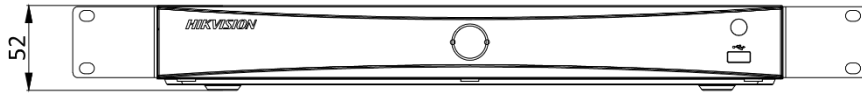

Dimension

ear: additional for
rack-mounting,
order code:190107647

scale/1:1;Unit/mm