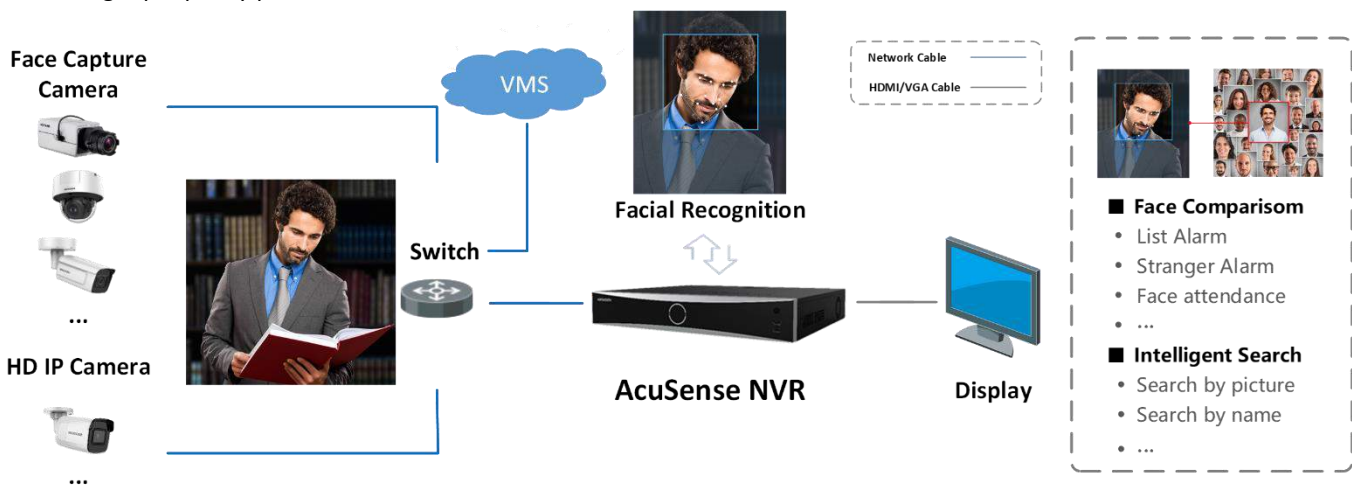

Network & Ethernet Access

- 2 self-adaptive 10/100/1000 Mbps Ethernet interfaces
- Hik-Connect & DDNS (Dynamic Domain Name System) for easy network management
- Smooth streaming technology
- Support web access without plug-in

Typical Application

Facial Recognition and Face Picture Comparison

Modeling and analyzing face pictures captured by cameras. Realize blacklist alarm and stranger alarm via face picture library. Search target people by picture and name features.