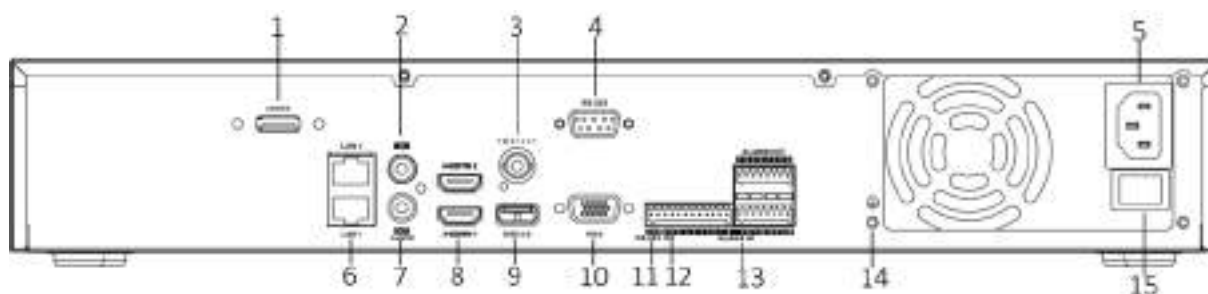

Dual stream recording	Support
Stream type	Video, Video & Audio
Audio compression	G.711ulaw/G.711alaw/G.722/G.726/MP2L2
Network	
Remote connections	128
Network protocol	TCP/IP, DHCP, IPv4, IPv6, DNS, DDNS, NTP, RTSP, SADP, SMTP, SNMP, NFS, iSCSI, ISUP, UPnP™, HTTP, HTTPS
Network interface	2, RJ-45 10/100/1000 Mbps self-adaptive Ethernet interface
Auxiliary interface	
Serial port	RS-485 (half-duplex), RS-232, Keyboard
SATA	4 SATA interfaces supporting hot-plug
Capacity	Up to 10 TB capacity for each disk
eSATA	1 eSATA interface
Alarm in/out	16/4
USB interface	Front panel: 2 × USB 2.0; Rear panel: 1 × USB 3.0
General	
Power supply	100 to 240 VAC, 50 to 60 Hz
Total power	≤ 80 W
Consumption (without HDD)	≤ 30 W
Working temperature	-10 °C to 55 °C (14 °F to 131 °F)
Working humidity	10% to 90%
Chassis	19-inch rack-mounted 1.5U chassis
Dimension (W × D × H)	445 × 400 × 75 mm (17.5" × 15.7" × 3.0")
Weight (without HDD)	≤ 5.6 kg (12.3 lb)
Certification	
FCC	Part 15 Subpart B, ANSI C63.4-2014
CE	EN 55032:2015, EN 61000-3-2, EN 61000-3-3, EN 50130-4

1: Facial recognition, motion detection 2.0 and perimeter protection cannot be enabled at the same time. Enable one function will make the others unavailable.

Dimension

Unit: mm

Physical Interface

No.	Description	No.	Description
1	eSATA interface	9	USB 3.0 interface
2	Audio input	10	VGA output
3	Video output	11	RS-485 serial interface
4	RS-232 serial interface	12	Keyboard interface
5	100 to 240 VAC power supply	13	Controller Port, Alarm In/Alarm Out
6	Network interfaces	14	GND
7	Audio output	15	Power Switch
8	HDMI output		