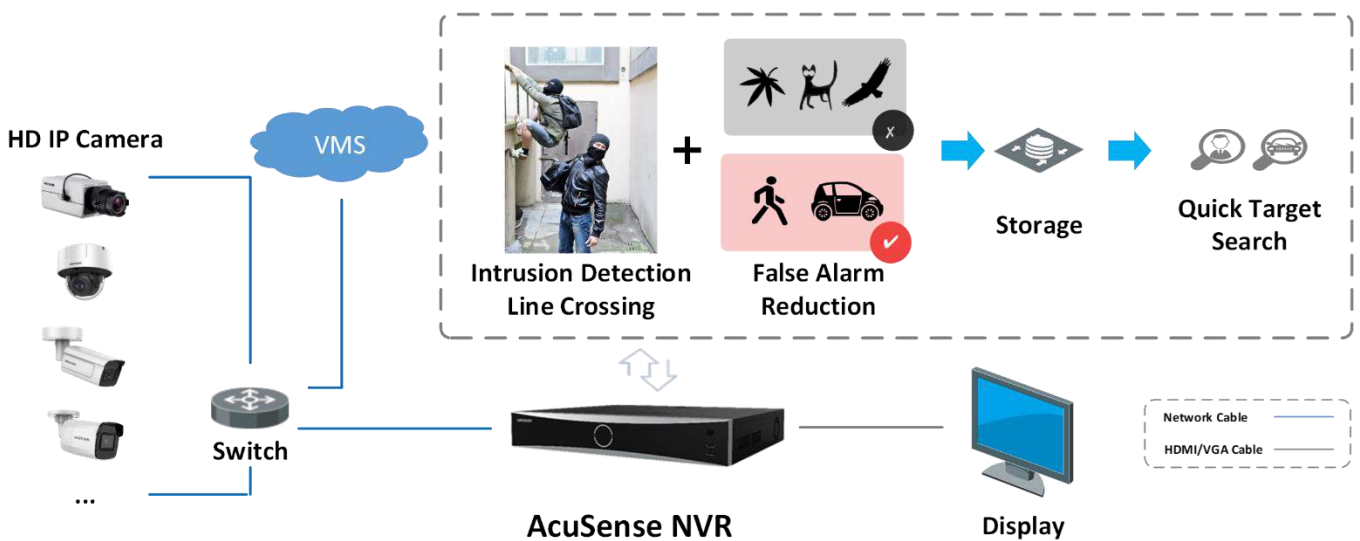

Perimeter Protection

Adopt deep learning algorithm to reduce false alarm, effectively reduces the false alarm caused by tree branches, leaves, shadow, light, vehicles, small animals, etc.