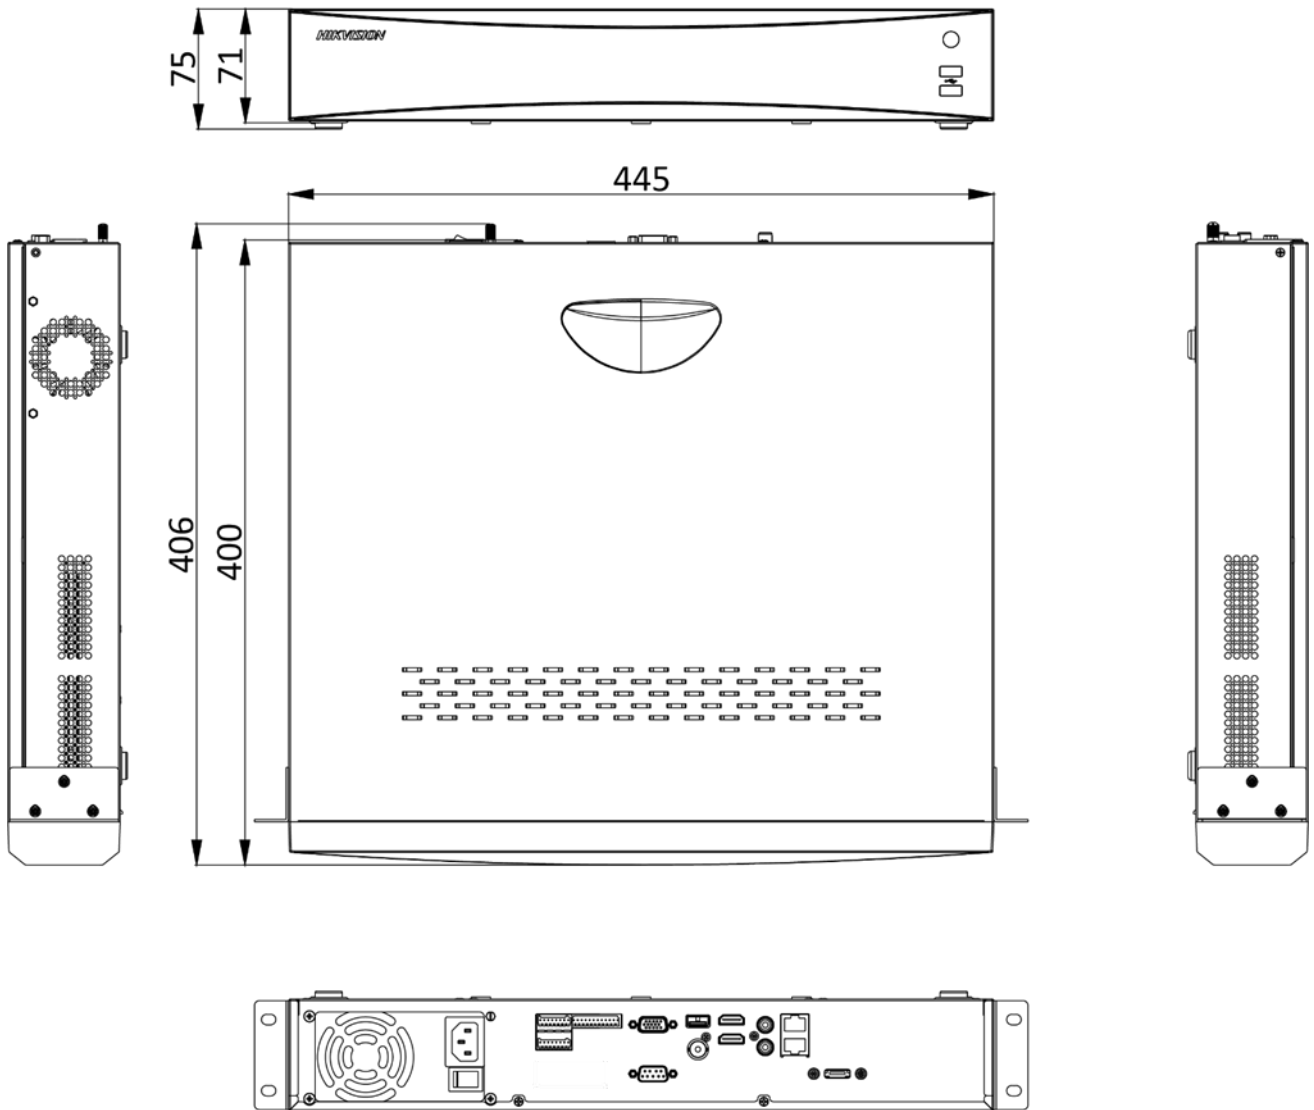

Dimension

Unit: mm