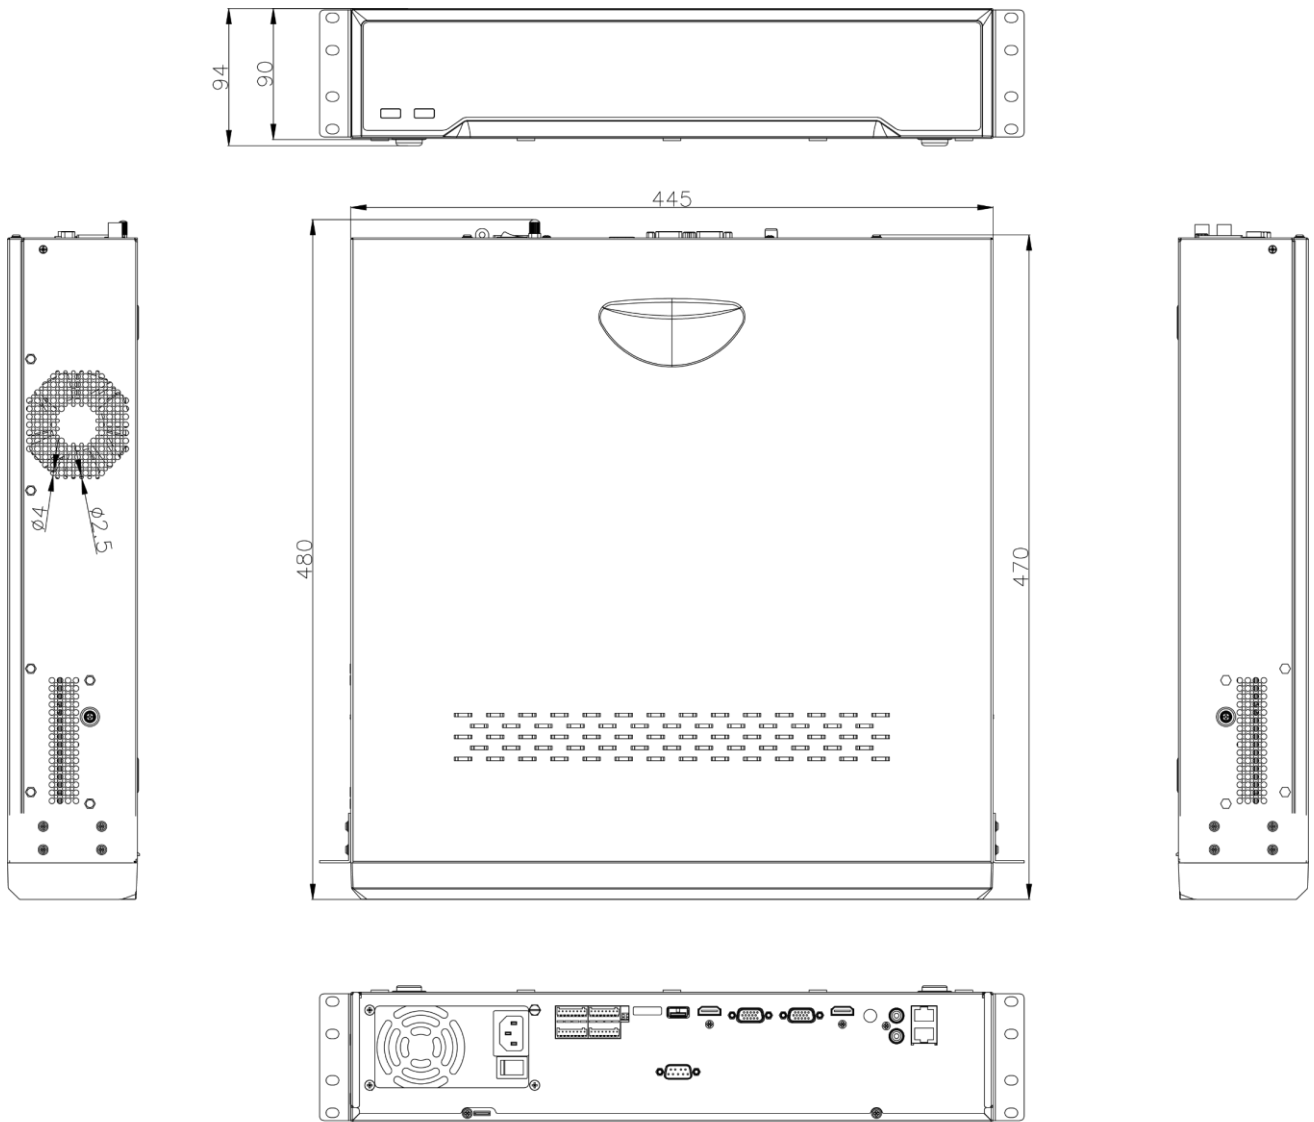

Dimension

scale/1:1:Unit/mm