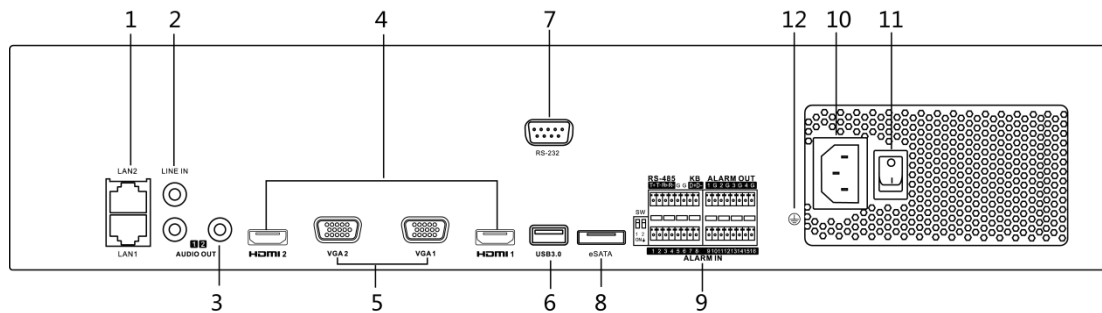

Physical Interface

No.	Description	No.	Description
1	LAN1/LAN2 Interface	7	RS-232 Interface
2	LINE IN	8	eSATA Interface
3	AUDIO OUT	9	Alarm In/Alarm Out
4	HDMI1/HDMI2 Interface	10	100 to 240 VAC Power Supply
5	VGA1/VGA2 Interface	11	Power Switch
6	USB 3.0 Interface	12	GND

Available Model

DS-8608NI-K8, DS-8616NI-K8, DS-8632NI-K8

Distributed by

Headquarters

No.555 Qianmo Road, Binjiang District,
Hangzhou 310051, China
T +86-571-8807-5098
overseas@business@hikvision.com

Hikvision USA
T +1-909-885-0400
sales.usa@hikvision.com

Hikvision Australia
T +61-2-8589-4233
sales.au@hikvision.com

Hikvision India
T +91-22-26469000
sales@pramahikvision.com

Hikvision Canada
T +1-866-703-6630
sales.canada@hikvision.com

Hikvision Thailand
T +662-270-9949
sales.thailand@hikvision.com

Hikvision Europe
T +31-23-5542770
sales.eu@hikvision.com

Hikvision Italy
T +39-0438-8802
info.it@hikvision.com

Hikvision Brazil
T +55 11 3338-0060
latam.support@hikvision.com

Hikvision Turkey
T +90 31264521 7070- 7074
sales.tr@hikvision.com

Hikvision Malaysia
T +601-7652-2413
sales.my@hikvision.com

Hikvision UK & Ireland
T +01628-902140
sales.uk@hikvision.com

Hikvision South Africa
Tel: +27 1100 0351172
safs.africa@hikvision.com

Hikvision France
T +3301-85-330-450
info.fr@hikvision.com

Hikvision Kazakhstan
T +7-727-9730667
nikla.pantsov@hikvision.ru

Hikvision Vietnam
T +84-974270888
sales.vl@hikvision.com

Hikvision UAE
T +971-4-4432060
sales.me@hikvision.com

Hikvision Singapore
T +65-6884-4718
sg@hikvision.com

Hikvision Spain
T +34-91-737-16-56
info.es@hikvision.com

Hikvision Tashkent
T +99-67-1238-9438
uzb@hikvision.ru

Hikvision Hong Kong
T +852-2151-1701
info.hk@hikvision.com

Hikvision Russia
T +7-495-669-67-99
sales.ru@hikvision.com

Hikvision Korea
T +82-1031-731-8617
sales.korea@hikvision.com

Hikvision Poland
T +48-22-660-01-50
info.pl@hikvision.com

Hikvision Indonesia
T +62-21-2813758
Sales.Indonesia@hikvision.com

Hikvision Colombia
sales.colombia@hikvision.com

04500102010319