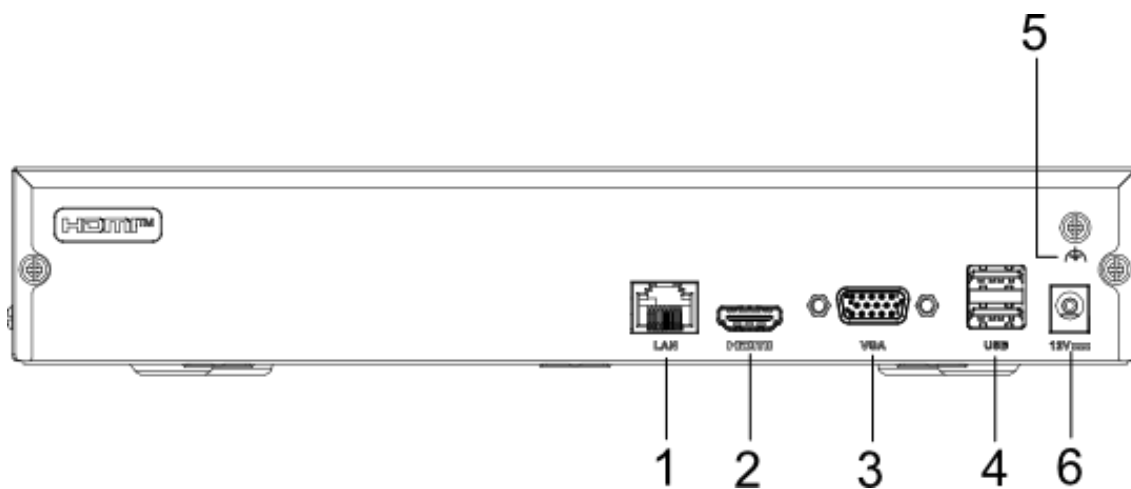

▪ Smart Function

- Supports line crossing and intrusion detection
- Smart search for the selected area in the video; and smart playback to improve the playback efficiency
- Automatically search and add network cameras after device is activated

▪ Network & Ethernet Access

- 1 self-adaptive 10/100 Mbps Ethernet interface
- Hik-Connect for easy network management

▪ Specification

Video and Audio	
IP Video Input	8-ch Up to 6 MP resolution
Incoming Bandwidth	60 Mbps
Outgoing Bandwidth	60 Mbps
HDMI Output	1-ch, 1920 × 1080p/60Hz, 1600 × 1200/60Hz, 1280 × 1024/60Hz, 1280 × 720/60Hz
VGA Output	1-ch, 1920 × 1080p/60Hz, 1600 × 1200/60Hz, 1280 × 1024/60Hz, 1280 × 720/60Hz
Video Output Mode	HDMI/VGA simultaneous output
Decoding	
Decoding Format	H.265+/H.265/ H.264+/H.264
Recording Resolution	6 MP/4 MP/3 MP/1080p/UXGA /720p/VGA/4CIF/DCIF/ 2CIF/CIF/QCIF
Synchronous playback	4-ch
Decoding Capability	4-ch@1080p (30 fps) or 2-ch@4 MP (30 fps) or 1-ch@6 MP (30 fps)
Stream Type	Video, Video & Audio
Network	
Remote Connection	16
Network Protocol	TCP/IP, DHCP, Hik-Connect, DNS, DDNS, NTP, SADP, SMTP, UPnP™
Network Interface	1, RJ-45 10/100Mbps self-adaptive Ethernet interface
Auxiliary Interface	
SATA	1 SATA interface
Capacity	Up to 6TB capacity for each disk
Alarm In/Out	N/A
USB Interface	Rear panel: 2 × USB 2.0
General	
Power Supply	12 VDC, 1.5 A
Consumption	≤ 10 W
Working Temperature	-10 to +55° C (+14 to +131° F)
Working Humidity	10% to 90%
Dimension (W × D × H)	265 × 223 × 48 mm (10.4" × 8.8" × 1.9")
Weight	≤ 1 kg (2.2 lb)
Certification	
CE	EN50130-4, EN 61000-3-2, EN 61000-3-3

▪ **Physical Interface**

No.	Description	No.	Description
1	LAN network interface	4	USB interfaces
2	HDMI interface	5	Power supply
3	VGA interface	6	GND

▪ **Available Model**

DS-7108NI-Q1/M(D)

▪ Dimension

scale/1:1;Unit/mm