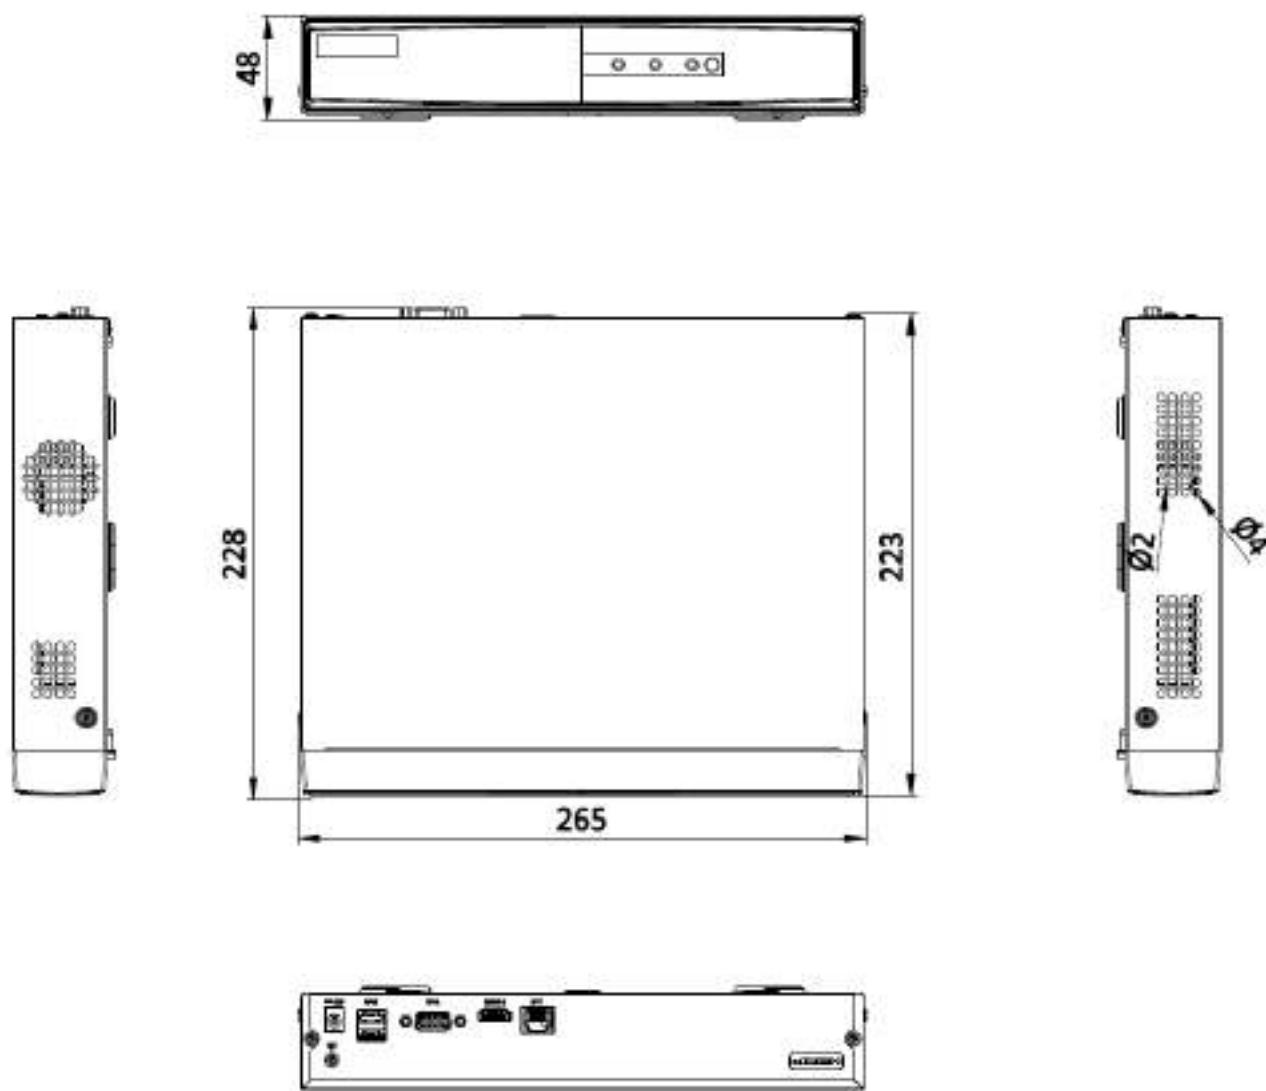

▪ Network & Ethernet Access

- 1 self-adaptive 10/100 Mbps Ethernet interface
- Hik-Connect for easy network management

▪ Specification

Video and Audio	
IP Video Input	8-ch Up to 6 MP resolution
Incoming Bandwidth	60 Mbps
Outgoing Bandwidth	60 Mbps
HDMI Output	1-ch, 1920 × 1080p/60Hz, 1600 × 1200/60Hz, 1280 × 1024/60Hz, 1280 × 720/60Hz
VGA Output	1-ch, 1920 × 1080p/60Hz, 1600 × 1200/60Hz, 1280 × 1024/60Hz, 1280 × 720/60Hz
Video Output Mode	HDMI/VGA simultaneous output
Decoding	
Decoding Format	H.265+/H.265/ H.264+/H.264
Recording Resolution	6 MP/4 MP/3 MP/1080p/UXGA /720p/VGA/4CIF/DCIF/ 2CIF/CIF/QCIF
Synchronous playback	4-ch
Decoding Capability	4-ch@1080p (30 fps) or 2-ch@4 MP (30 fps) or 1-ch@6 MP (30 fps)
Stream Type	Video, Video & Audio
Network	
Remote Connection	16
Network Protocol	TCP/IP, DHCP, Hik-Connect, DNS, DDNS, NTP, SADP, SMTP, UPnP™
Network Interface	1, RJ-45 10/100Mbps self-adaptive Ethernet interface
Auxiliary Interface	
SATA	1 SATA interface
Capacity	Up to 6TB capacity for each disk
Alarm In/Out	N/A
USB Interface	Rear panel: 2 × USB 2.0
General	
Power Supply	12 VDC, 1.5 A
Consumption	≤ 10 W
Working Temperature	-10 to +55° C (+14 to +131° F)
Working Humidity	10% to 90%
Dimension (W × D × H)	265 × 223 × 48 mm (10.4" × 8.8" × 1.9")
Weight	≤ 1 kg (2.2 lb)
Certification	
CE	EN50130-4, EN 61000-3-2, EN 61000-3-3

▪ **Physical Interface**

No.	Description	No.	Description
1	LAN network interface	4	USB interfaces
2	HDMI interface	5	Power supply
3	VGA interface	6	GND

▪ **Available Model**

DS-7108NI-Q1/M(D)

▪ Dimension

scale/1:1;Unit/mm