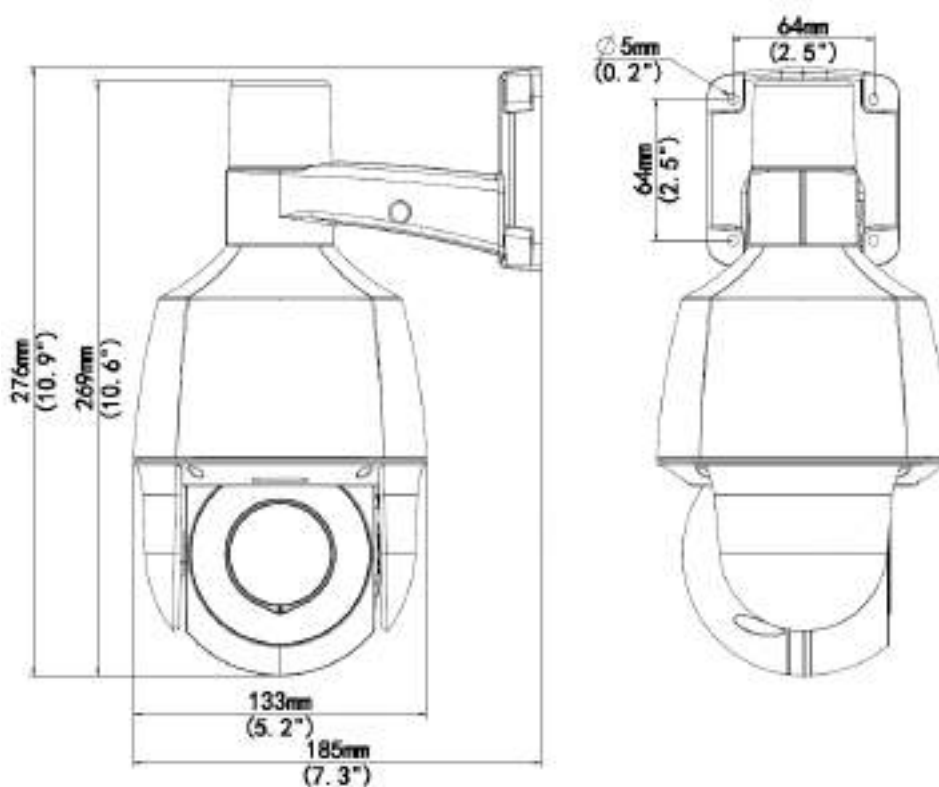

## Specifications

	IPC675LFW-AX4DUPKC-VG				
<b>Camera</b>					
Sensor	1/2.7" progressive scan, 5.0 megapixel, CMOS				
Lens	2.8~12mm, AF automatic focusing and motorized zoom lens				
DORI Distance	Lens	Detect(m)	Observe(m)	Recognize(m)	Identify(m)
	2.8mm	63.0	25.2	12.6	6.3
	12mm	270.0	108.0	54.0	27.0
Angle of View (H)	30.6°~104.1°				
Angle of View (V)	17.4°~54.9°				
Angle of View (O)	34.4°~108.3°				
Shutter	Auto/Manual, shutter time: 1 s ~ 1/100000 s				
Minimum Illumination	Colour:0.003 lux (F1.6,AGC ON) 0 lux with IR				
Day/Night	IR-cut filter with auto switch (ICR)				
Digital noise reduction	2D/3D DNR				
S/N	>52 dB				
IR Range	UP to 50m (164ft)				
Wavelength	850nm				
IR On/Off Control	Auto/Manual				
Warm Light Range	UP to 10m (33ft)				
WDR	120dB				
<b>Video</b>					
Video Compression	Ultra 265,H.265, H.264, MJPEG				
H.264 code profile	Baseline profile, Main Profile				
Frame Rate	Main Stream: 5MP (2880*1620), Max 30fps; 4MP (2560*1440), Max 25fps;3MP (2304*1296), Max 25fps; 2MP (1920*1080), Max 30fps; Sub Stream: 720P (1280*720), Max 30fps; D1 (720*576), Max 30fps; 640*360, Max 30fps; 2CIF (704*288), Max 30fps; CIF (352*288), Max 30fps; Third Stream: D1 (720*576), Max 30fps; 640*360, Max 30fps; 2CIF (704*288), Max 30fps; CIF (352*288), Max 30fps;				
Video Bit Rate	128 Kbps~16 Mbps				
OSD	Up to 8 OSDs				
Privacy Mask	Up to 8 areas				
ROI	Up to 8 areas				
Motion Detection	Up to 4 areas				
<b>Image</b>					
White Balance	Auto/Outdoor/Fine Tune/Sodium Lamp/Locked/Auto2				
Digital noise reduction	2D/3D DNR				
Smart IR	Support				
Flip	Normal/Vertical/Horizontal/180°/90°Clockwise/90°Anti-clockwise				
Dewarping	N/A				
HLC	Supported				
BLC	Supported				

## Dimensions