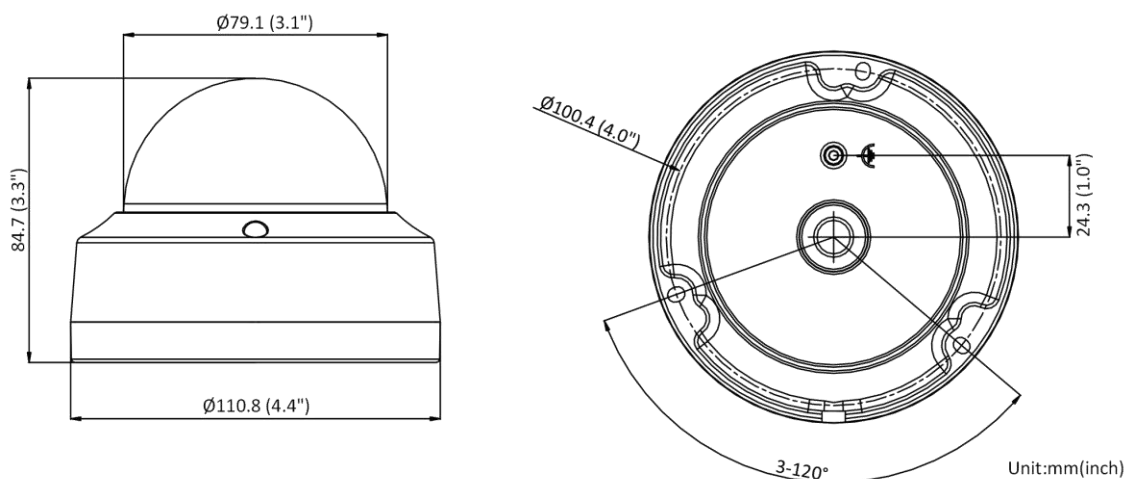

Moderate protection	Hikvision products at this level are equipped for use in areas with moderate anti-corrosion demands. Typical application scenarios include coastal areas about 2 kilometers (1.24 miles) away from coastlines, as well as areas affected by acid rain.
No specific protection	Hikvision products at this level are equipped for use in areas where no specific anti-corrosion protection is needed.

Dimension

Accessory

Optional

DS-1280ZJ-DM18 Junction Box	DS-1250ZJ Rain Shade	DS-1259ZJ Inclined Ceiling Mount	DS-1272ZJ-110 Wall Mount	DS-1272ZJ-110B Wall Mount
DS-1276ZJ-SUS Corner Mount	DS-1258ZJ Wall Mount	DS-1275ZJ-SUS Vertical Pole Mount	DS-1271ZJ-110 Pendant Mount