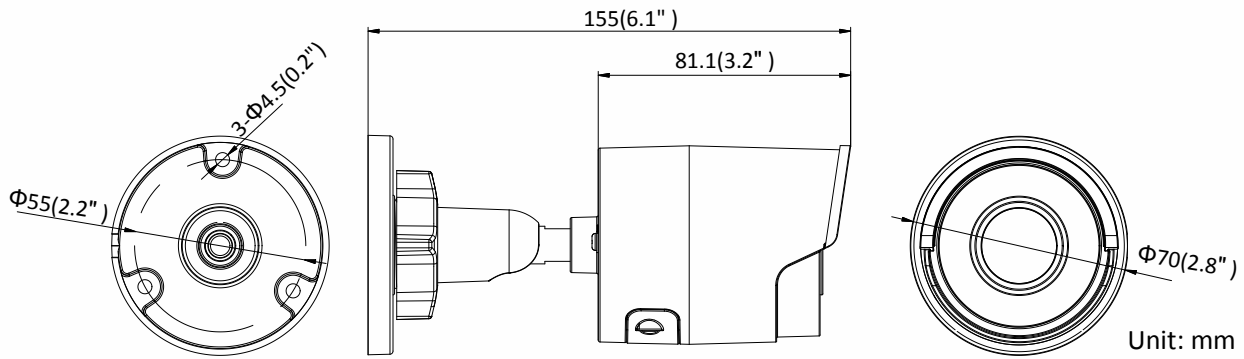

Available Model:

DS-2CD2083G0-I (2.8/4/6/8 mm)

Dimension