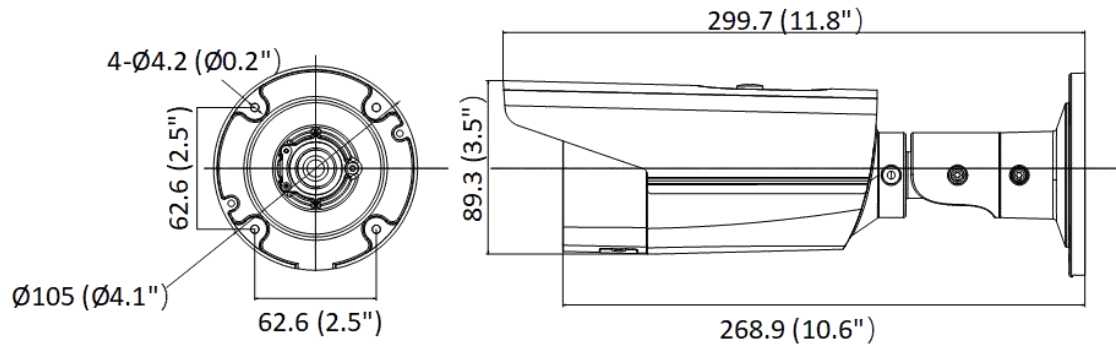

demands. Typical application scenarios include coastal areas about 2 kilometers (1.24 miles) away from coastlines, as well as areas affected by acid rain.
No specific protection	Hikvision products at this level are equipped for use in areas where no specific anti-corrosion protection is needed.

▪ **Dimension**

Unit: mm (inch)

▪ **Accessory**

▪ **Optional**

DS-1276ZJ-SUS Corner Mount	DS-1280ZJ-S Junction Box	DS-1275ZJ-S-SUS Vertical pole mount	DS-1275ZJ-SUS Vertical Pole Mount	DS-1260ZJ Junction Box