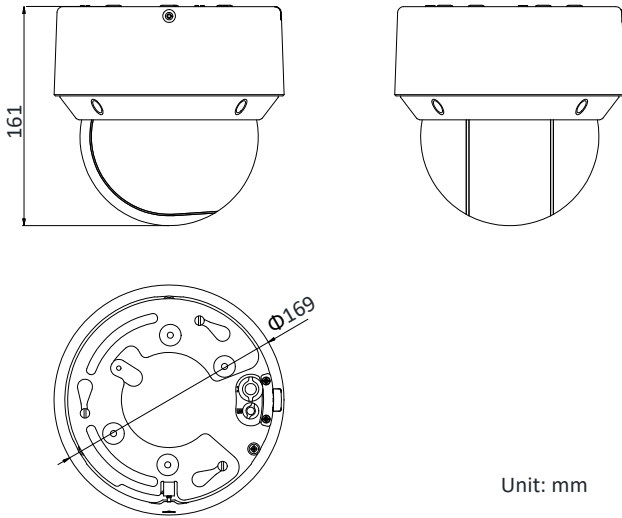

Order Model

DS-2DE4A320IW-DE, 12 VDC & PoE+ (802.3at, class4)

Dimensions

Unit: mm