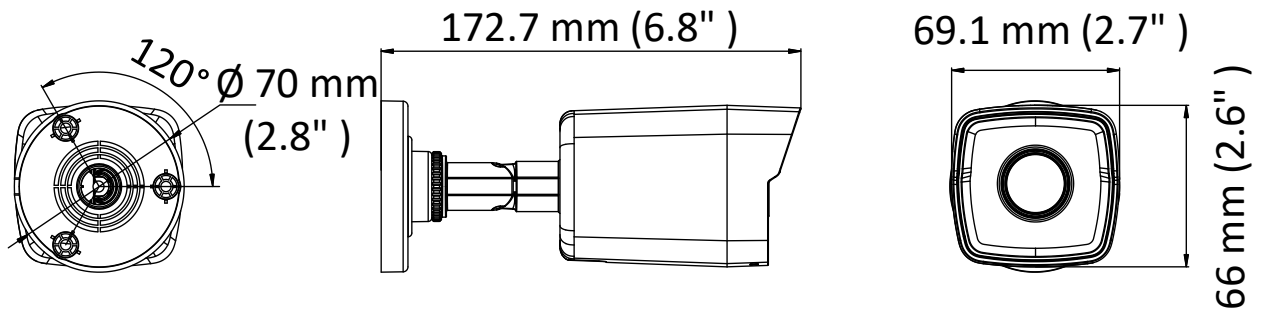

Dimension

Accessory

Distributed by

HIKVISION

Headquarters

No.555 Qianmo Road, Binjiang District,
Hangzhou 310051, China
T: +86-571-8807-8888
overseasbusiness@hikvision.com

Hikvision USA
T: +1-800-895-0400
sales.usa@hikvision.com

Hikvision Italy
T: +39-0438-69007
info.it@hikvision.com

Hikvision Singapore
T: +65-6684-4715
sg@hikvision.com

Hikvision Africa
T: +27 11 0361172
ssa.africa@hikvision.com

Hikvision Europe
T: +31-23-55-42-770
info.eu@hikvision.com

Hikvision France
T: +33011-85-330-600
info.fr@hikvision.com

Hikvision Oceania
T: +61-2-8598-8233
salesau@hikvision.com

Hikvision Hong Kong
T: +852-2151-1781

Hikvision Middle East
T: +971-4-8810066
sales.me@hikvision.com

Hikvision Spain
T: +34-91-737-16-56
info.es@hikvision.com

Hikvision Canada
T: +1-877-895-8400
sales.usa@hikvision.com

Hikvision Russia
T: +7-495-809-67-00
sales.ru@hikvision.com

Hikvision Poland
T: +48-22-460-01-50
poland@hikvision.com

Hikvision Korea
T: +82-31-721-8841
sales.korea@hikvision.com

Hikvision India
T: +91-22-38489000
sales@primahikvision.com

Hikvision UK
T: +01628-902140
support.uk@hikvision.com

Hikvision Brazil
T: +55 11 3318-0060
latam.support@hikvision.com