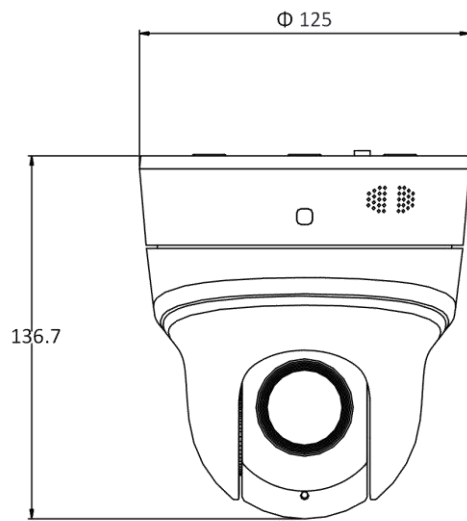

Dimensions

Unit: mm

Accessory

Optional

DS-1294ZJ
Wall Mount

DS-1100KI
Network Keyboard