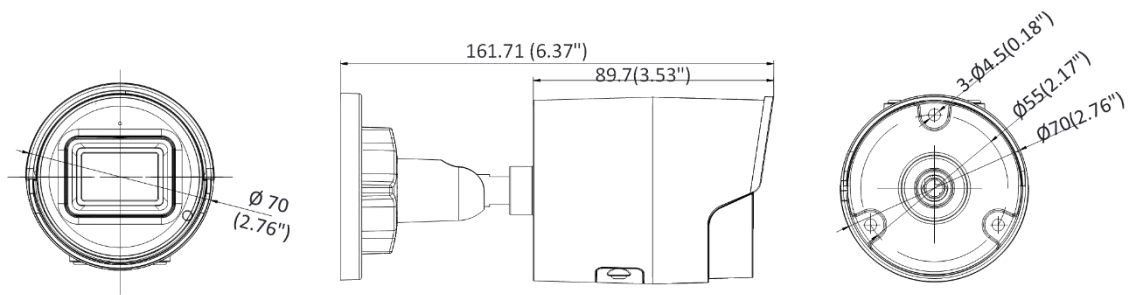

▪ Dimension

Unit: mm(Inch)

▪ Accessory

▪ Optional

DS-1280ZJ-XS

Junction Box