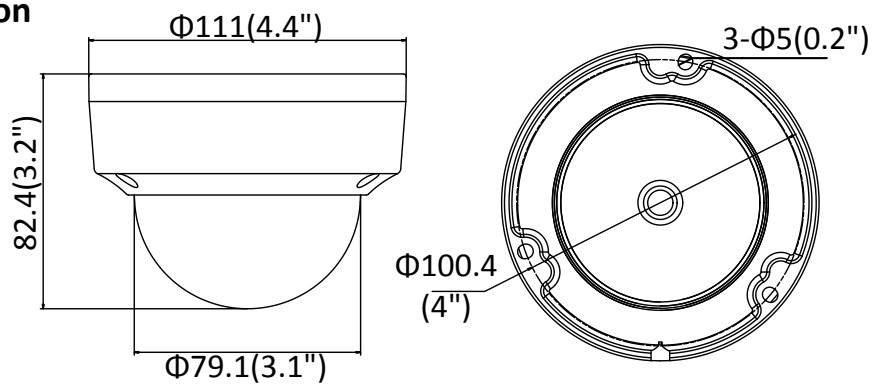

Material	Camera body: metal, bubble: plastic
Dimensions	Camera: $\Phi 111 \times 82.4$ mm ($\Phi 4.4" \times 3.2"$) Package: $134 \times 134 \times 108$ mm ($5.3" \times 5.3" \times 4.3"$)
Weight	Camera: Approx. 610 g (1.3 lb.) With Package: Approx. 820 g (1.8 lb.)

Available Model:

DS-2CD2143G0-I (2.8/4/6/8 mm), DS-2CD2143G0-IS (2.8/4/6/8 mm)

Dimension

Unit: mm

Accessory