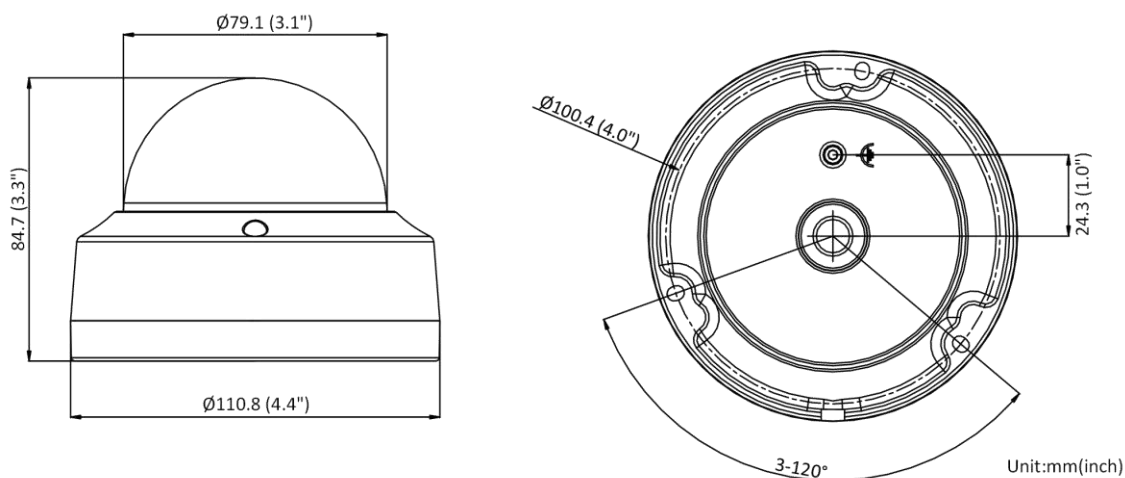

Level	Description
Top-level protection	Hikvision products at this level are equipped for use in areas where professional anti-corrosion protection is a must. Typical application scenarios include coastlines, docks, chemical plants, and more.
Moderate protection	Hikvision products at this level are equipped for use in areas with moderate anti-corrosion demands. Typical application scenarios include coastal areas about 2 kilometers (1.24 miles) away from coastlines, as well as areas affected by acid rain.
No specific protection	Hikvision products at this level are equipped for use in areas where no specific anti-corrosion protection is needed.

▪ **Dimension**