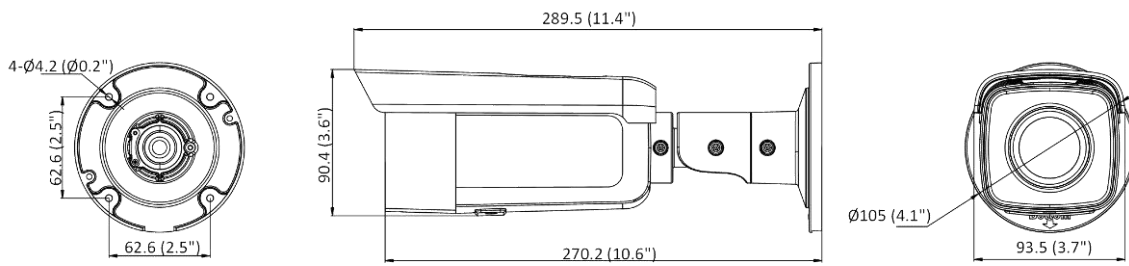

Storage Conditions	-30 °C to 60 °C (-22 °F to 140 °F). Humidity 95% or less (non-condensing)
Startup and Operating Conditions	-30 °C to 60 °C (-22 °F to 140 °F). Humidity 95% or less (non-condensing)
Material	Front cover: metal, back cover: metal
Camera Dimension	Ø105 × 289.5 mm (Ø4.1" × 11.4")
Package Dimension	385 × 190 × 180 mm (15.2" × 7.5" × 7.1")
Camera Weight	Approx. 1190 g (2.6 lb.)
With Package Weight	Approx. 1700 g (3.7 lb.)
Approval	
EMC	FCC (47 CFR Part 15, Subpart B); CE-EMC (EN 55032: 2015, EN 61000-3-2:2019, EN 61000-3-3:2013+A1:2019, EN 50130-4: 2011 +A1: 2014); RCM (AS/NZS CISPR 32: 2015); IC (ICES-003: Issue 7)
Safety	UL (UL 62368-1); CB (IEC 62368-1:2014+A11) CE-LVD (EN 62368-1:2014/A11:2017)
Environment	CE-RoHS (2011/65/EU); WEEE (2012/19/EU); Reach (Regulation (EC) No 1907/2006)
Protection	IP67 (IEC 60529-2013)

▪ Available Model

DS-2CD2T87G2-L (2.8/4/6 mm)

▪ Typical Application

Hikvision products are classified into three levels according to their anti-corrosion performance. Refer to the following description to choose for your using environment.

▪ **Dimension**

Unit: mm (inch)

▪ **Accessory**

▪ **Optional**

DS-1280ZJ-S Junction Box	DS-1275ZJ-S-SUS Vertical Pole Mount	DS-1260ZJ Junction Box
		
		

Distributed by

**HIKVISION****Headquarters**

No.555 Qianmo Road, Binjiang District,
Hangzhou 310051, China
T +86-571-8007-5998
overseasbusiness@hikvision.com