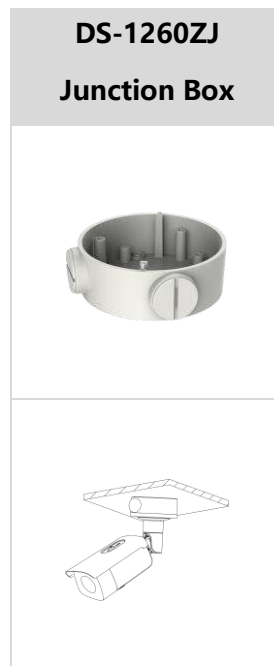

▪ **Accessory**

▪ **Included**

▪ **Optional**

DS-1276ZJ-SUS Corner Mount	DS-1275ZJ-S-SUS Vertical Pole Mount