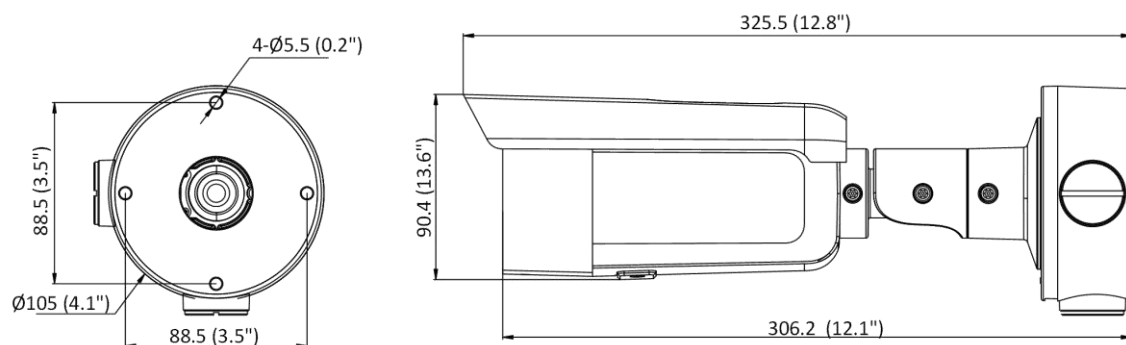

▪ Available Model

DS-2CD3T86G2-4IS (2.8/4/6/12 mm)

▪ Typical Application

Hikvision products are classified into three levels according to their anti-corrosion performance. Refer to the following description to choose for your using environment.

This model has NO SPECIFIC PROTECTION.

Level	Description
Top-level protection	Hikvision products at this level are equipped for use in areas where professional anti-corrosion protection is a must. Typical application scenarios include coastlines, docks, chemical plants, and more.
Moderate protection	Hikvision products at this level are equipped for use in areas with moderate anti-corrosion demands. Typical application scenarios include coastal areas about 2 kilometers (1.24 miles) away from coastlines, as well as areas affected by acid rain.
No specific protection	Hikvision products at this level are equipped for use in areas where no specific anti-corrosion protection is needed.

▪ Dimension

Unit: mm (inch)