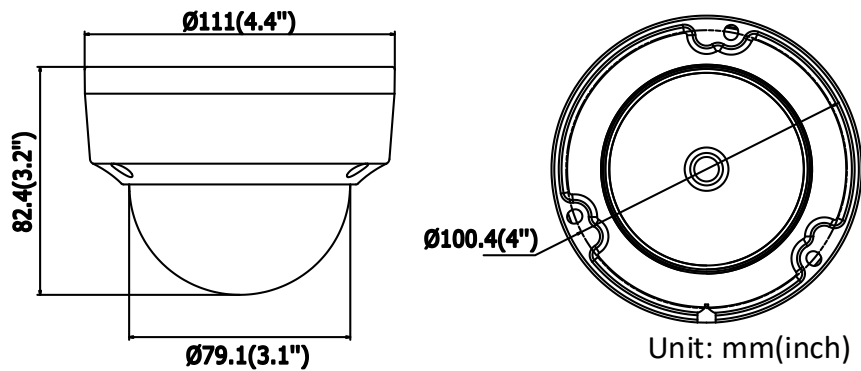

Protection Level	IP67, IK10
Material	Camera body: metal, bubble: plastic
Dimensions	Camera: $\Phi 111 \times 82.4$ mm ($\Phi 4.4" \times 3.2"$) With package: $134 \times 134 \times 108$ mm ($5.3" \times 5.3" \times 4.3"$)
Weight	Camera: 540 g (1.2 lb.) With package: 730 g (1.6 lb.)

Available Model

DS-2CD2145FWD-I (2.8/4/6/8/12 mm), DS-2CD2145FWD-IS (2.8/4/6/8/12 mm)

Dimension

Accessory