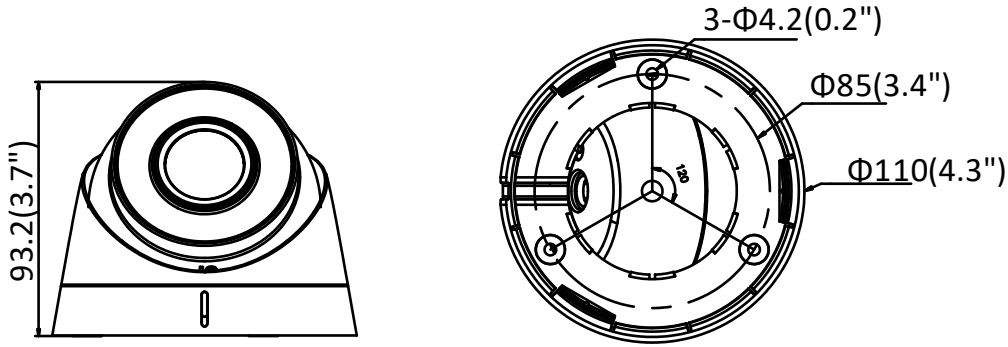

Dimensions

Unit:mm(inch)

Accessories

Headquarters

No.355 Dianmo Road, Binjiang District,
Hangzhou 310051, China
T +86-571-8807-5898
www.secbusiness@hikvision.com

Hikvision USA
T +1-909-995-0400
sales.usa@hikvision.com

Hikvision Australia
T +61-2-8589-4233
salesau@hikvision.com

Hikvision India
T +91-22-26469920
sales@psm.hikvision.com

Hikvision Canada
T +1-888-200-8890
sales.canada@hikvision.com

Hikvision Thailand
T +662-275-9946
sales.thailand@hikvision.com

Hikvision Europe
T +31-23-5942770
sales.eu@hikvision.com

Hikvision Italy
T +39-0438-6802
info.it@hikvision.com

Hikvision Brazil
T +55-11-3338-0050
Latin.support@hikvision.com

Hikvision Turkey
T +90-12165521-7070-7074
sales.tr@hikvision.com

Hikvision Malaysia
T +601-7052-2413
sales.my@hikvision.com

Hikvision UK & Ireland
T +01629-902146
sales.uk@hikvision.com

Hikvision South Africa
Tel +27(11)010351172
sales.africa@hikvision.com

Hikvision France
T +33(0)1-85-330-450
info.fr@hikvision.com

Hikvision Kazakhstan
T +7-727-9730667
nikia.panfilov@hikvision.ru

Hikvision Vietnam
T +84-974270888
sales.vt@hikvision.com

Hikvision UAE
T +971-6-9432090
sales.me@hikvision.com

Hikvision Singapore
T +65-6594-4718
sg@hikvision.com

Hikvision Spain
T +34-91-757-26-55
info.es@hikvision.com

Hikvision Tashkent
T +99-67-1238-9438
uzb@hikvision.ru

Hikvision Hong Kong
T +852-2351-1761
info.hk@hikvision.com

Hikvision Russia
T +7-495-659-67-99
sales.ru@hikvision.com

Hikvision Korea
T +82-1031-733-8817
sales.korea@hikvision.com

Hikvision Poland
T +48-22-660-01-50
info.pl@hikvision.com

Hikvision Indonesia
T +62-21-2937759
Sales.indonesia@hikvision.com

Hikvision Colombia
sales.colombia@hikvision.com