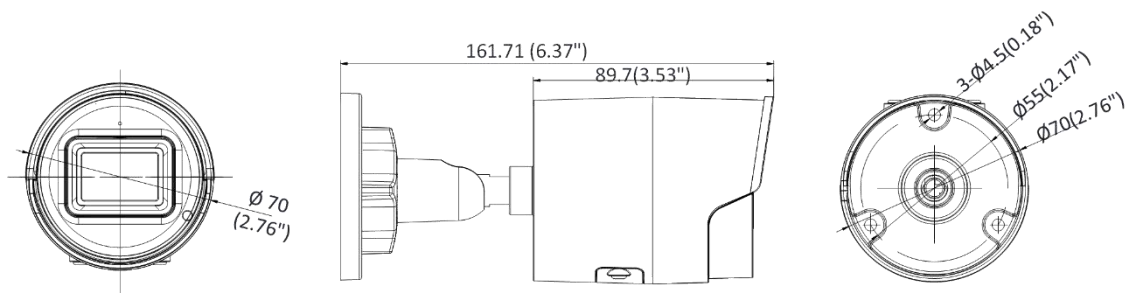

▪ **Dimension**

Unit: mm(Inch)

▪ **Accessory**

▪ **Optional**

DS-1280ZJ-XS

Junction Box