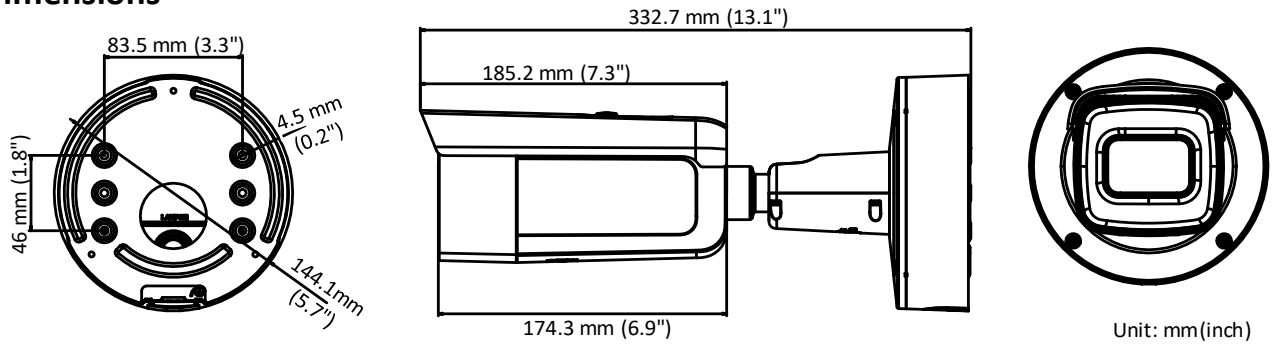

Dimensions