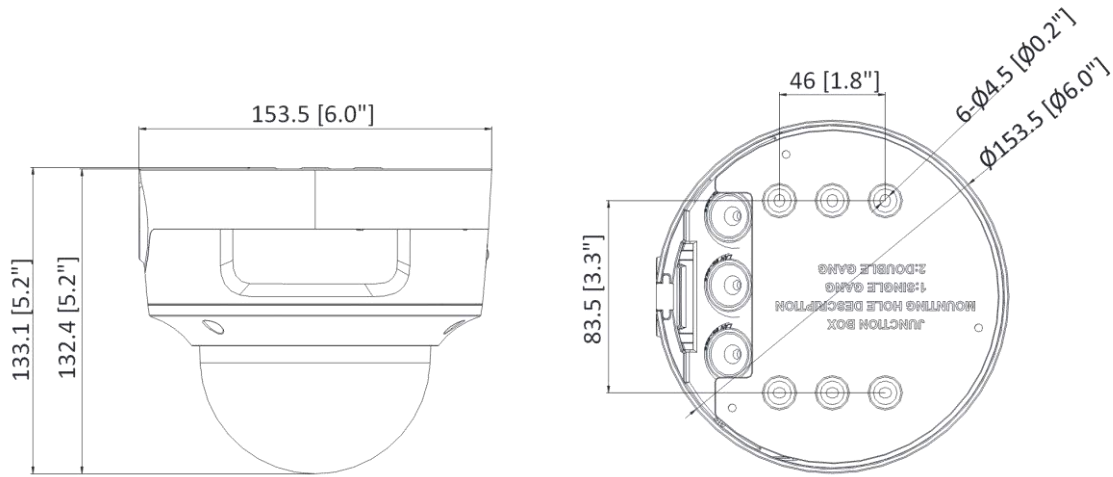

▪ **Available Model**

DS-2CD2746G2-IZS (2.8 to 12 mm)

▪ **Dimension**

Unit: mm (inch)

▪ **Accessory**

▪ **Optional**

DS-1473ZJ-155 Wall Mount	DS-1473ZJ-155B Wall Mount	DS-1475ZJ-SUS Vertical Pole Mount	DS-1471ZJ-155 Pendant Mount	DS-1476ZJ-SUS Corner Mount
DS-1227ZJ-DM37 In-ceiling Mount