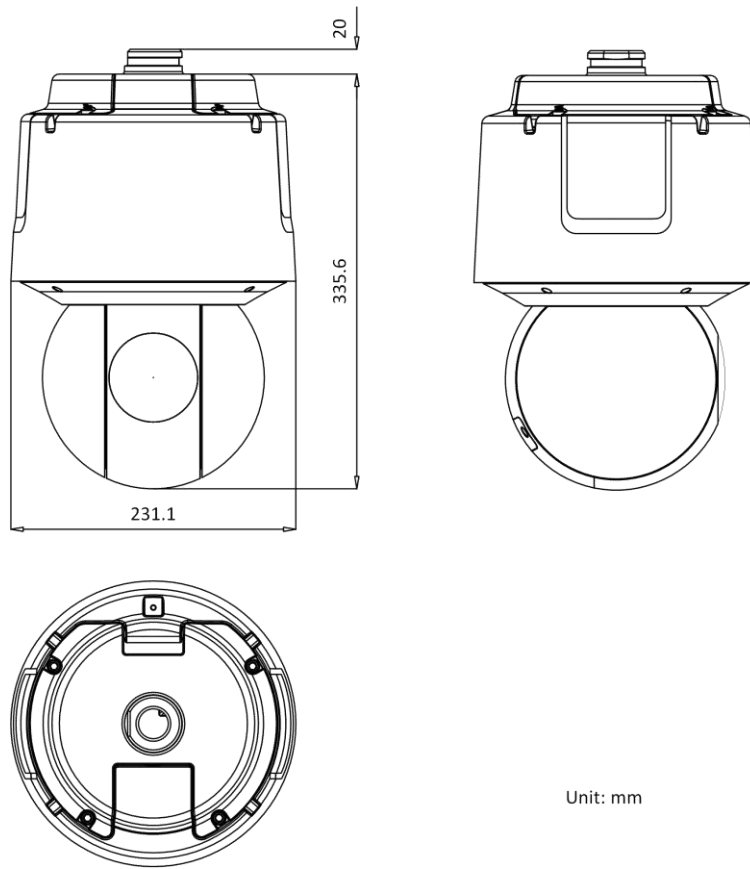

Dimensions

Unit: mm

Accessory

Included

Installation Adapter

Optional

**DS-1602ZJ-P
Wall Mount**

**DS-1604ZJ-BOX-P
Wall Mount with Junction
Box**