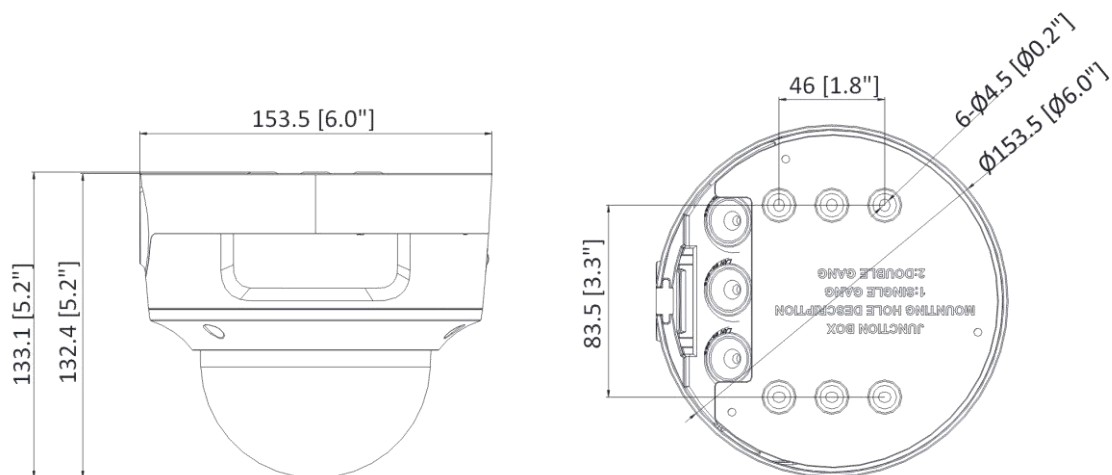

Deep Learning Function	
Face Capture	Yes
General	
Power	12 VDC $\pm$ 25%, 0.88 A, max. 10.5 W, two-core terminal block, reverse polarity protection, PoE: IEEE 802.3af, Class 3, max. 12.5 W
Dimension	$\varnothing$ 153.5 mm $\times$ 133.1 mm ( $\varnothing$ 6.0" $\times$ 5.2")
Material	Metal
Package Dimension	244 mm $\times$ 174 mm $\times$ 173 mm (9.6" $\times$ 6.9" $\times$ 6.8")
Weight	Approx. 1110 g (2.4 lb.)
With Package Weight	Approx. 1729 g (3.8 lb.)
Storage Conditions	-30 °C to 60 °C (-22 °F to 140 °F). Humidity 95% or less (non-condensing)
Startup and Operating Conditions	-30 °C to 60 °C (-22 °F to 140 °F). Humidity 95% or less (non-condensing)
Language	33 languages: English, Russian, Estonian, Bulgarian, Hungarian, Greek, German, Italian, Czech, Slovak, French, Polish, Dutch, Portuguese, Spanish, Romanian, Danish, Swedish, Norwegian, Finnish, Croatian, Slovenian, Serbian, Turkish, Korean, Traditional Chinese, Thai, Vietnamese, Japanese, Latvian, Lithuanian, Portuguese (Brazil), Ukrainian
General Function	Heartbeat, mirror, flash log, password reset via email, pixel counter, anti-flicker
Approval	
EMC	FCC: 47 CFR Part 15, Subpart B, CE-EMC: EN 55032: 2015, EN 61000-3-2:2019, EN 61000-3-3: 2013+A1:2019, EN 50130-4: 2011 +A1: 2014, RCM: AS/NZS CISPR 32: 2015, KC: KN32: 2015, KN35: 2015
Safety	UL: UL 62368-1, CB: IEC 62368-1: 2014+A11, CE-LVD: EN 62368-1: 2014/A11: 2017
Environment	CE-RoHS: 2011/65/EU, WEEE: 2012/19/EU, Reach: Regulation (EC) No 1907/2006
Protection	IP66: IEC 60529-2013, IK10: IEC 62262:2002

### ▪ Dimension

Unit: mm (inch)