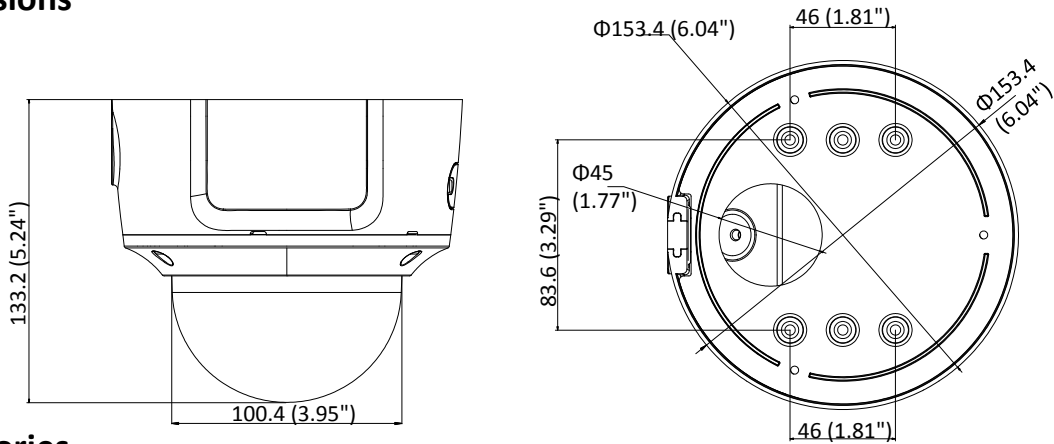

## Specifications

<b>Camera</b>	
Image Sensor	1/2.5" Progressive Scan CMOS
Min. Illumination	Color: 0.01 Lux @ (F1.2, AGC ON), 0.018 Lux @ (F1.6, AGC ON), 0 Lux with IR
Shutter Speed	1/3 s to 1/100,000 s
Slow Shutter	Yes
Day & Night	IR Cut Filter
Digital Noise Reduction	3D DNR
WDR	120dB
3-Axis Adjustment	Pan: 0° to 355°, tilt: 0° to 75°, rotate: 0° to 355°
<b>Lens</b>	
Focal Length	2.8 to 12 mm
Lens Type	Motorized
Aperture	F1.6
Focus	Auto
FOV	Horizontal field of view: 105° to 34.5° Vertical field of view: 55° to 19° Diagonal field of view: 125° to 40°
Lens Mount	Φ14
<b>IR</b>	
IR Range	Up to 30 m
Wavelength	850nm
<b>Compression Standard</b>	
Video Compression	Main stream: H.265/H.264 Sub-stream: H.265/H.264/MJPEG Third stream: H.265/H.264
H.264 Type	Main Profile/High Profile
H.264+	Main stream supports
H.265 Type	Main Profile
H.265+	Main stream supports
Video Bit Rate	32 Kbps to 16 Mbps
Audio Compression	G722.1/G.711/G726/MP2L2/PCM/MP3
Audio Bit Rate	64Kbps(G.711)/16Kbps(G.722.1)/16Kbps(G.726)/32-192Kbps(MP2L2)/8Kbps-320Kbps(MP3)
<b>Smart Feature-set</b>	
Smart Event	Line crossing detection, intrusion detection, face detection
Basic Event	Motion detection, video tampering alarm, exception (network disconnected, IP address conflict, illegal login, HDD full, HDD error)
Linkage Method	Trigger recording: memory card, network storage, pre-record and post-record Trigger captured pictures uploading: FTP, HTTP, NAS, Email Trigger notification: HTTP, ISAPI, alarm output, Email
Region of Interest	Support 1 fixed region for main stream and sub-stream
<b>Image</b>	
Max. Resolution	3840 × 2160
Main Stream	50Hz: 12.5 fps (3840 × 2160), 20fps (3072 × 1728), 25 fps (2560 × 1440, 1920 × 1080, 1280 × 720) 60Hz: 15 fps (3840 × 2160), 20fps (3072 × 1728), 30 fps (2560 × 1440, 1920 × 1080, 1280 × 720)

Protection Level	IP66, IK10
Material	Metal
Dimensions	Φ 153.4 × 133.2 mm (Φ 6.04" × 5.24")
Weight	Camera: 1287 g (2.8 lb.)

### Dimensions