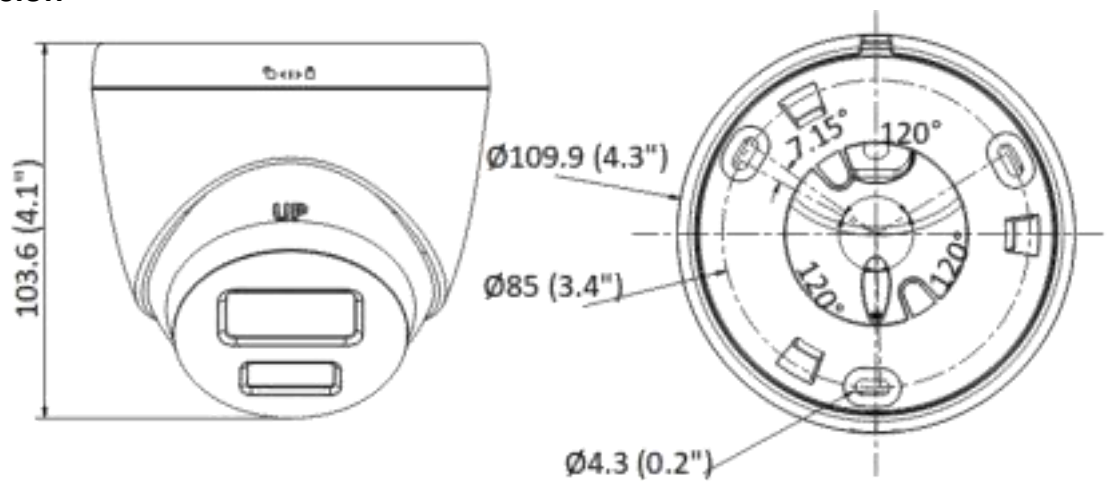

▪ **Dimension**

Unit: mm (inch)

▪ **Accessory**

▪ **Optional**

DS-1275ZJ-SUS Vertical Pole Mount	DS-1272ZJ-110-TRS Wall Mount	DS-1276ZJ-SUS Corner Mount	DS-1280ZJ-S Junction Box	DS-1281ZJ-S Inclined Ceiling Mount