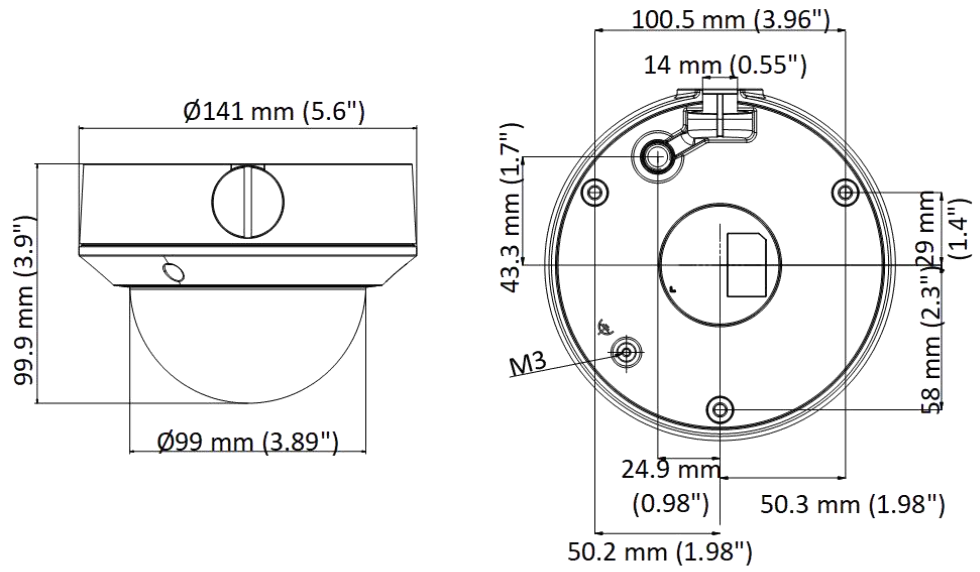

Unit: mm (inch)

▪ **Accessory**

▪ **Optional**

DS-1275ZJ-SUS Vertical Pole Mount	DS-1276ZJ-SUS Corner Mount	DS-1258ZJ-L Wall Mount	DS-1271ZJ-135 Pendant Mount	D20-AP Adapter Plate
DS-1253ZJ-L Rain Shade	DS-1250ZJ Rain Shade	DS-1227ZJ In-Ceiling Mount	DS-1473ZJ-135B Wall Mount	DS-1273ZJ-135 Wall Mount
DS-1281ZJ-DM23 Inclined Ceiling Mount	DS-1280ZJ-DM21 Junction Box