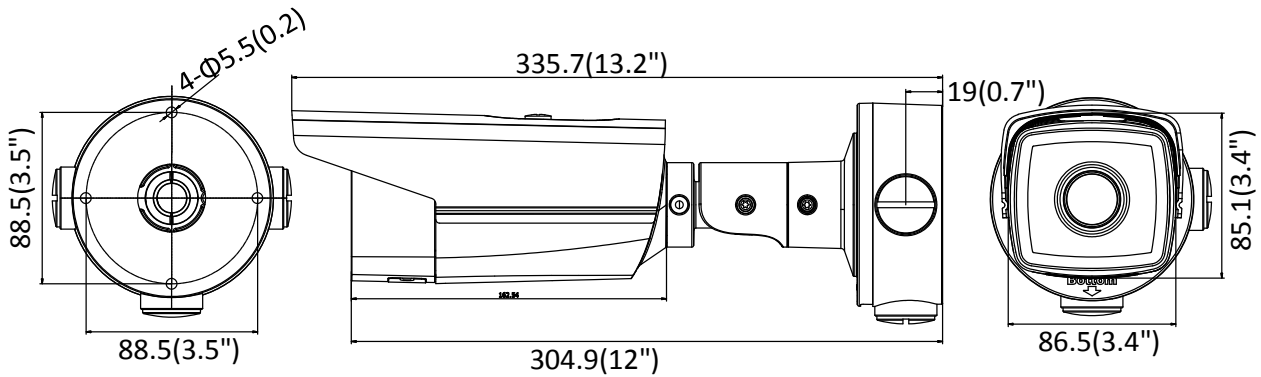

DS-2CD3T43G0-4IS (2.8/4/6/8 mm)

Dimensions

Unit:mm (inch)

Accessories

Distributed by: