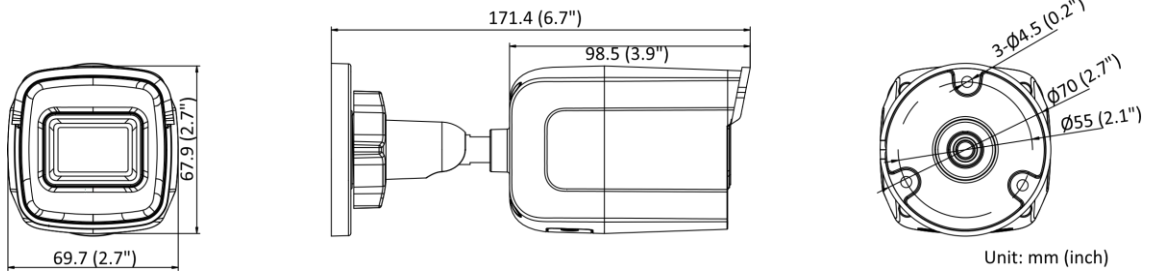

Environment	CE-RoHS (2011/65/EU); WEEE (2012/19/EU); Reach (Regulation (EC) No 1907/2006)
Protection	IP67 (IEC 60529-2013)

▪ **Available Model**

DS-2CD2021G1-I (2.8/4/6 mm)

▪ **Dimension**