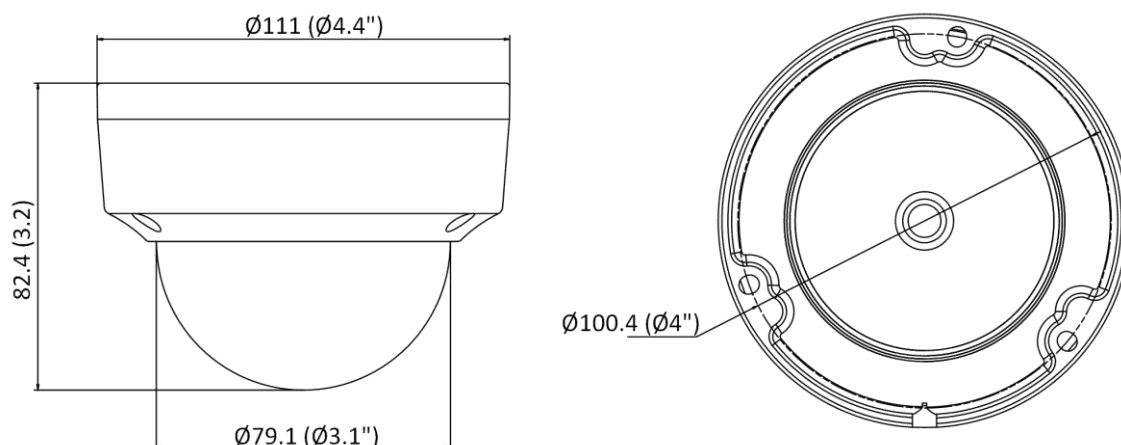

▪ **Dimension**

Unit: mm (inch)

▪ **Accessory**

▪ **Optional**

DS-1272ZJ-110B Wall mount	DS-1271ZJ-110 Pendant Mount	DS-1250ZJ Water-proof	DS-1253ZJ-M Water-proof	DS-1272ZJ-110 Wall mount
DS-1275ZJ-SUS Vertical pole mount	DS-1259ZJ Inclined ceiling mount	DS-1280ZJ-DM18 Junction box	DS-1258ZJ Wall mount	DS-1276ZJ-SUS Corner mount