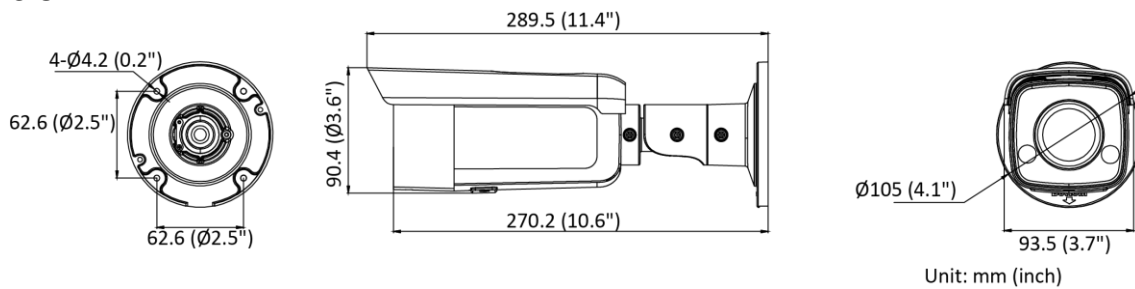

▪ Typical Application

Hikvision products are classified into three levels according to their anti-corrosion performance. Refer to the following description to choose for your using environment.

This model has NO SPECIFIC PROTECTION.

Level	Description
Top-level protection	Hikvision products at this level are equipped for use in areas where professional anti-corrosion protection is a must. Typical application scenarios include coastlines, docks, chemical plants, and more.
Moderate protection	Hikvision products at this level are equipped for use in areas with moderate anti-corrosion demands. Typical application scenarios include coastal areas about 2 kilometers (1.24 miles) away from coastlines, as well as areas affected by acid rain.
No specific protection	Hikvision products at this level are equipped for use in areas where no specific anti-corrosion protection is needed.

▪ Dimension